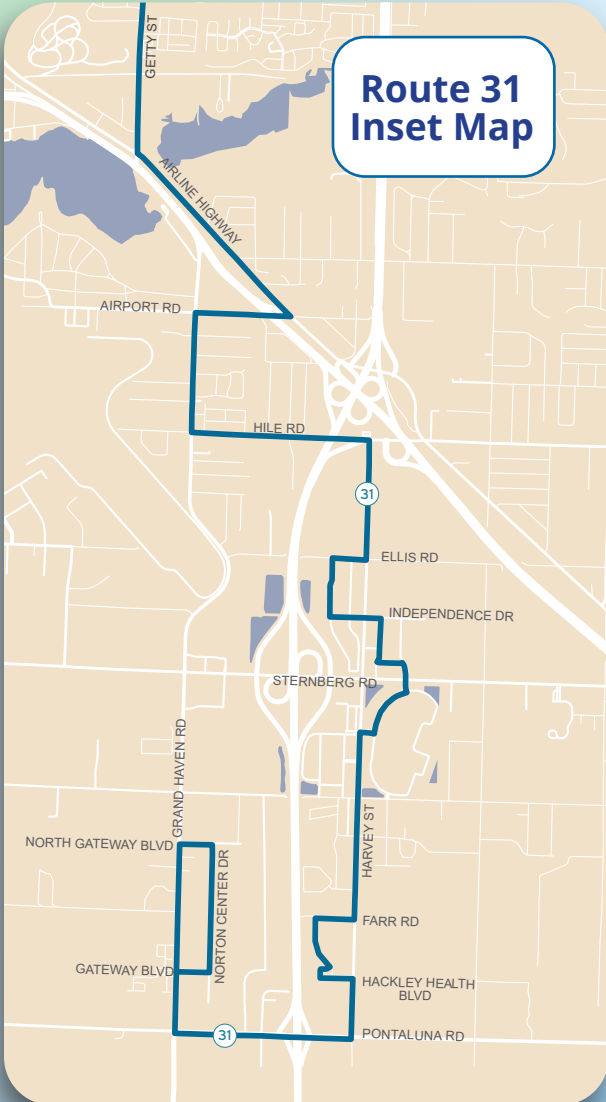

MATS
Muskegon Area Transit System
System Map

DAYS OF OPERATION

Monday - Friday

7:00 am - 5:51 pm

No service on Observed County Holidays.
See matsbus.com for a list of upcoming observed holidays

RULES FOR RIDING THE BUS

- MATS reserves the right to deny service or to have a passenger removed from the bus or MATS property for displaying poor conduct or violating system rules.
- Have the exact fare or bus pass ready; drivers are unable to make change.
- Ask for transfers immediately upon boarding.
- If accessing reduced fares, you must show your Reduced-Fare Card each time you board the bus.
- Keep aisles clear. Collapse strollers and carts before boarding the bus. Keep small children and bags on your lap.
- Children under age 12 must be accompanied by an adult in all MATS facilities and vehicles or be certified by MATS.
- Remain seated, when possible, while the bus is in motion.
- Keep hands, arms and other objects inside the bus.
- Dress appropriately and maintain personal hygiene so that personal odor does not become offensive.
- The following are prohibited aboard all MATS Buses:
 - ◇ Eating, drinking, smoking, or use of electronic cigarettes .
 - ◇ Use of profanity or insulting language or gestures.
 - ◇ Yelling, roughhousing, or throwing of objects.
 - ◇ Loitering, panhandling, soliciting or other acts prohibited by law.
 - ◇ Use of spray perfumes or aerosols.
 - ◇ Use of radios, music players, cell phones, or other sound producing devices without headphones.
 - ◇ All animals, with the exception of guide/ service animals.