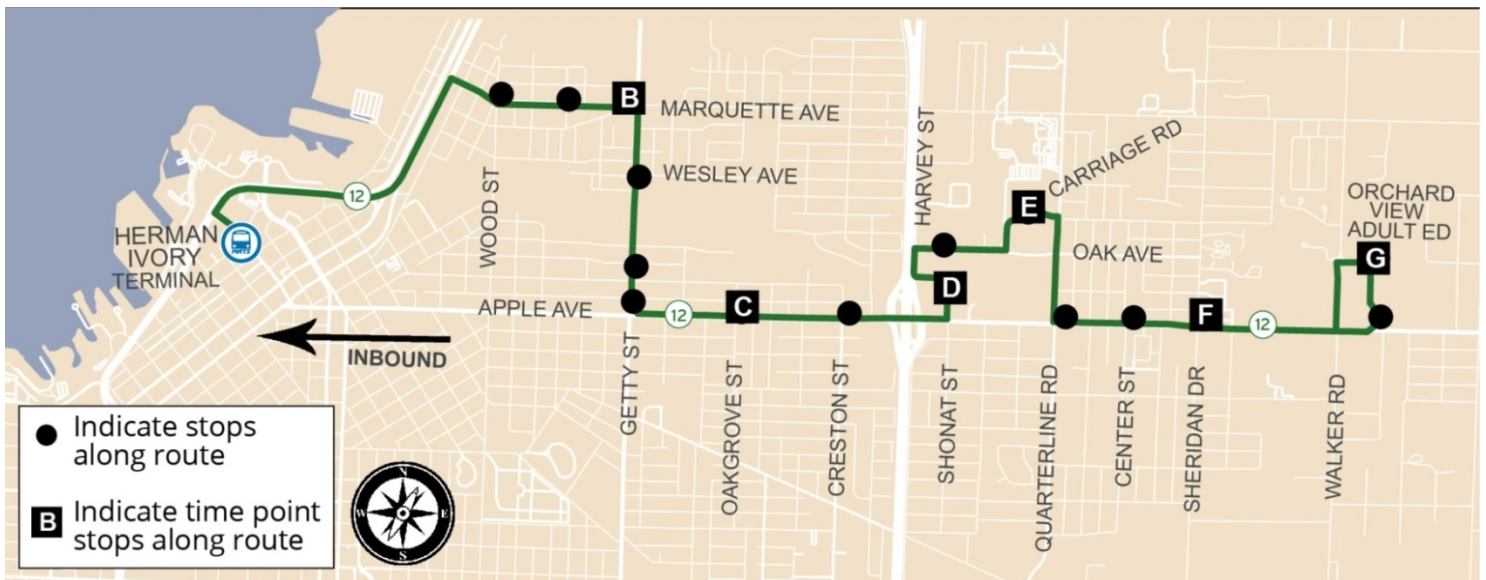

## 12 - OUTBOUND

Herman Ivory Terminal	Marquette and Jackson	Apple and Oakgrove	On Shonat at Beltline Plaza	On Carriage Rd in Hickory Village	Apple and Sheridan	Orchard View Adult Ed	NOTE:
A	B	C	D	E	F	G	
7:00 AM	7:06 AM	7:10 AM	7:13 AM	7:16 AM	7:20 AM	7:24 AM	<p><i>This bus continues on to Route 11 at the end of each outbound trip.</i></p> <p><i>For Inbound service on Route 12, please refer to the inbound schedule below.</i></p>
8:00 AM	8:06 AM	8:10 AM	8:13 AM	8:16 AM	8:20 AM	8:24 AM	
9:00 AM	9:06 AM	9:10 AM	9:13 AM	9:16 AM	9:20 AM	9:24 AM	
10:00 AM	10:06 AM	10:10 AM	10:13 AM	10:16 AM	10:20 AM	10:24 AM	
11:00 AM	11:06 AM	11:10 AM	11:13 AM	11:16 AM	11:20 AM	11:24 AM	
12:00 PM	12:06 PM	12:10 PM	12:13 PM	12:16 PM	12:20 PM	12:24 PM	
1:00 PM	1:06 PM	1:10 PM	1:13 PM	1:16 PM	1:20 PM	1:24 PM	
2:00 PM	2:06 PM	2:10 PM	2:13 PM	2:16 PM	2:20 PM	2:24 PM	
3:00 PM	3:06 PM	3:10 PM	3:13 PM	3:16 PM	3:20 PM	3:24 PM	
4:00 PM	4:06 PM	4:10 PM	4:13 PM	4:16 PM	4:20 PM	4:24 PM	
5:00 PM	5:06 PM	5:10 PM	5:13 PM	5:16 PM	5:20 PM	5:24 PM	

## ALL ROUTE 12 - OUTBOUND STOP LOCATIONS

STOP NO	TIME PT	TIME	STOP LOCATION
99.001	A	:00	HERMAN IVORY TERMINAL
12.001			SE CORNER MARQUETTE/WOOD
99.024			SW CORNER MARQUETTE/LANGLEY
99.025	B	:06	SW CORNER MARQUETTE/JACKSON
12.002			NW CORNER GETTY/WESLEY
12.003			NW CORNER GETTY/ORCHARD
12.004			NW CORNER GETTY/ALLEN
12.005	C	:10	SW CORNER APPLE/OAKGROVE
12.006			SW CORNER APPLE/CRESTON
12.007	D	:13	ON SHONAT AT BELTLINE PLAZA (EAST)
12.008			AT 1611 OAK
12.009	E	:16	ON CARRIAGE RD IN HICKORY VILLAGE (SE)
12.010			ON QUARTERLINE AT TOWNSHIP OFFICE
12.011			SW CORNER APPLE/CENTER
12.012	F	:20	SW CORNER APPLE/SHERIDAN
99.026			ON WALKER N OF APPLE (OUTBOUND ONLY)
99.027	G	:24	ORCHARD VIEW ADULT EDUCATION