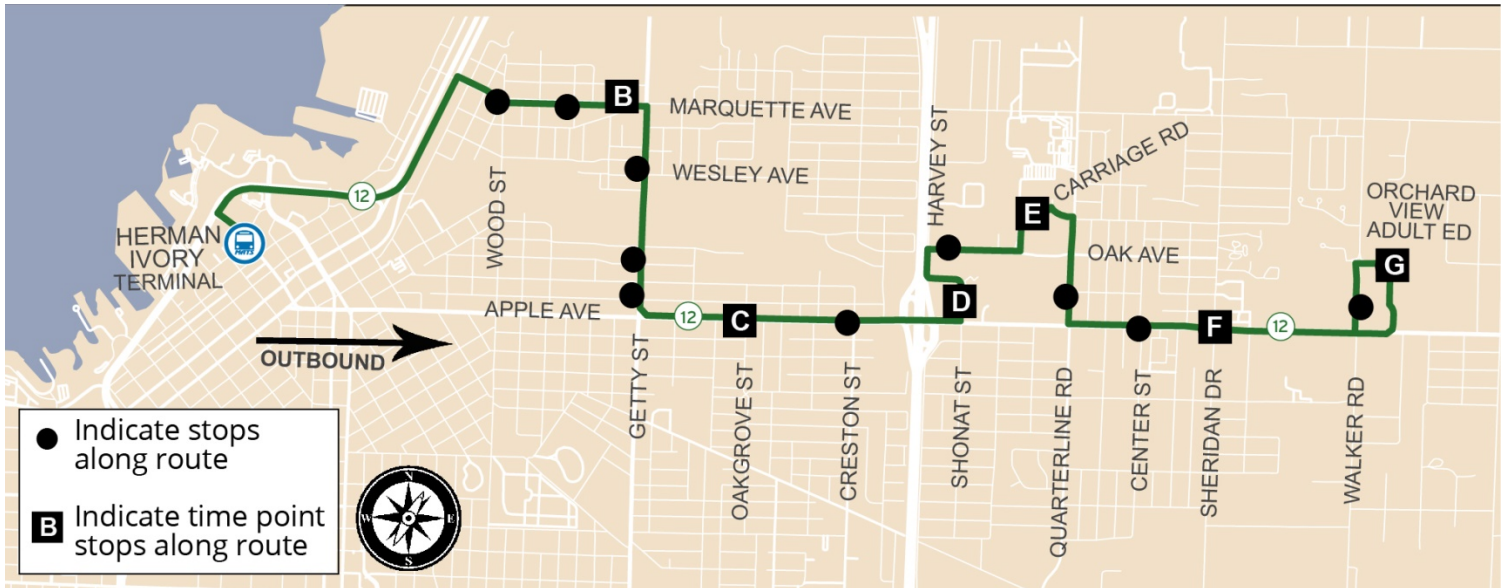

## 12 - OUTBOUND

Herman Ivory Terminal	Marquette and Jackson	Apple and Oakgrove	On Shonat at Beltline Plaza	On Carriage Rd in Hickory Village	Apple and Sheridan	Orchard View Adult Ed	NOTE:
A	B	C	D	E	F	G	
7:00 AM	7:06 AM	7:10 AM	7:13 AM	7:16 AM	7:20 AM	7:24 AM	<p><i>This bus continues on to Route 11 at the end of each outbound trip.</i></p> <p><i>For Inbound service on Route 12, please refer to the inbound schedule below.</i></p>
8:00 AM	8:06 AM	8:10 AM	8:13 AM	8:16 AM	8:20 AM	8:24 AM	
9:00 AM	9:06 AM	9:10 AM	9:13 AM	9:16 AM	9:20 AM	9:24 AM	
10:00 AM	10:06 AM	10:10 AM	10:13 AM	10:16 AM	10:20 AM	10:24 AM	
11:00 AM	11:06 AM	11:10 AM	11:13 AM	11:16 AM	11:20 AM	11:24 AM	
12:00 PM	12:06 PM	12:10 PM	12:13 PM	12:16 PM	12:20 PM	12:24 PM	
1:00 PM	1:06 PM	1:10 PM	1:13 PM	1:16 PM	1:20 PM	1:24 PM	
2:00 PM	2:06 PM	2:10 PM	2:13 PM	2:16 PM	2:20 PM	2:24 PM	
3:00 PM	3:06 PM	3:10 PM	3:13 PM	3:16 PM	3:20 PM	3:24 PM	
4:00 PM	4:06 PM	4:10 PM	4:13 PM	4:16 PM	4:20 PM	4:24 PM	
5:00 PM	5:06 PM	5:10 PM	5:13 PM	5:16 PM	5:20 PM	5:24 PM	

## ALL ROUTE 12 - OUTBOUND STOP LOCATIONS

STOP NO	TIME PT	TIME	STOP LOCATION
99.001	A	:00	HERMAN IVORY TERMINAL
12.001			SE CORNER MARQUETTE/WOOD
99.024			SW CORNER MARQUETTE/LANGLEY
99.025	B	:06	SW CORNER MARQUETTE/JACKSON
12.002			NW CORNER GETTY/WESLEY
12.003			NW CORNER GETTY/ORCHARD
12.004			NW CORNER GETTY/ALLEN
12.005	C	:10	SW CORNER APPLE/OAKGROVE
12.006			SW CORNER APPLE/CRESTON
12.007	D	:13	ON SHONAT AT BELTLINE PLAZA (EAST)
12.008			AT 1611 OAK
12.009	E	:16	ON CARRIAGE RD IN HICKORY VILLAGE (SE)
12.010			ON QUARTERLINE AT TOWNSHIP OFFICE
12.011			SW CORNER APPLE/CENTER
12.012	F	:20	SW CORNER APPLE/SHERIDAN
99.026			ON WALKER N OF APPLE (OUTBOUND ONLY)
99.027	G	:24	ORCHARD VIEW ADULT EDUCATION