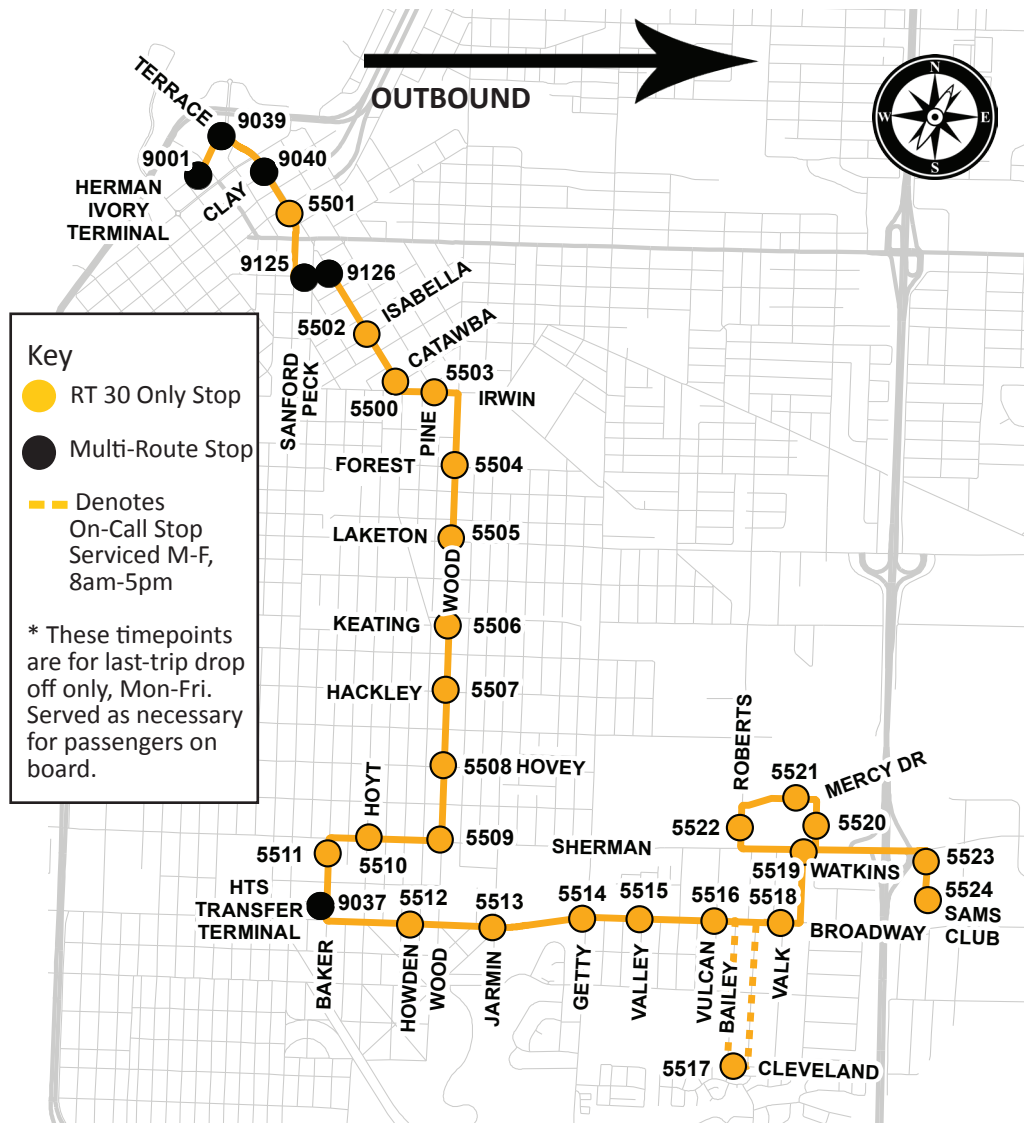

RT 55 E SHERMAN - OUTBOUND TO WEST SHORE PLAZA

Stop No.	Stop Location		Weekday Outbound Departure Times																	
			Saturday Outbound Departure Times																	
			7:20 AM	8:20 AM	9:20 AM	10:20 AM	11:20 AM	12:20 PM	1:20 PM	2:20 PM	3:20 PM	4:20 PM	5:20 PM	6:20 PM	7:20 PM	8:20 PM	9:20 PM	10:20 PM		
9001	HERMAN IVORY TERMINAL				7:20 AM	8:20 AM	9:20 AM	10:20 AM	11:20 AM	12:20 PM	1:20 PM	2:20 PM	3:20 PM	4:20 PM	5:20 PM	6:20 PM	7:20 PM	8:20 PM	9:20 PM	10:20 PM
9039	SW CORNER MORRIS/TERRACE AT FARMERS MARKET				7:21 AM	8:21 AM	9:21 AM	10:21 AM	11:21 AM	12:21 PM	1:21 PM	2:21 PM	3:21 PM	4:21 PM	5:21 PM	6:21 PM	7:21 PM	8:21 PM	9:21 PM	10:21 PM
9040	NW CORNER TERRACE/CLAY				7:21 AM	8:21 AM	9:21 AM	10:21 AM	11:21 AM	12:21 PM	1:21 PM	2:21 PM	3:21 PM	4:21 PM	5:21 PM	6:21 PM	7:21 PM	8:21 PM	9:21 PM	10:21 PM
5501	ON TERRACE AT MUSKEGON CITY HALL				7:22 AM	8:22 AM	9:22 AM	10:22 AM	11:22 AM	12:22 PM	1:22 PM	2:22 PM	3:22 PM	4:22 PM	5:22 PM	6:22 PM	7:22 PM	8:22 PM	9:22 PM	10:22 PM
9125	ON HOUSTON BETWEEN SANFORD/PECK	O			7:22 AM	8:22 AM	9:22 AM	10:22 AM	11:22 AM	12:22 PM	1:22 PM	2:22 PM	3:22 PM	4:22 PM	5:22 PM	6:22 PM	7:22 PM	8:22 PM	9:22 PM	10:22 PM
9126	SW CORNER HARTFORD/TERRACE	U			7:22 AM	8:22 AM	9:22 AM	10:22 AM	11:22 AM	12:22 PM	1:22 PM	2:22 PM	3:22 PM	4:22 PM	5:22 PM	6:22 PM	7:22 PM	8:22 PM	9:22 PM	10:22 PM
5502	NW CORNER TERRACE/ISABELLA	T			7:23 AM	8:23 AM	9:23 AM	10:23 AM	11:23 AM	12:23 PM	1:23 PM	2:23 PM	3:23 PM	4:23 PM	5:23 PM	6:23 PM	7:23 PM	8:23 PM	9:23 PM	10:23 PM
5500	NW CORNER TERRACE/CATAWBA	B			7:23 AM	8:23 AM	9:23 AM	10:23 AM	11:23 AM	12:23 PM	1:23 PM	2:23 PM	3:23 PM	4:23 PM	5:23 PM	6:23 PM	7:23 PM	8:23 PM	9:23 PM	10:23 PM
5503	SE CORNER IRWIN/PINE	O			7:25 AM	8:25 AM	9:25 AM	10:25 AM	11:25 AM	12:25 PM	1:25 PM	2:25 PM	3:25 PM	4:25 PM	5:25 PM	6:25 PM	7:25 PM	8:25 PM	9:25 PM	10:25 PM
5504	NW CORNER WOOD/E. FOREST	U			7:25 AM	8:25 AM	9:25 AM	10:25 AM	11:25 AM	12:25 PM	1:25 PM	2:25 PM	3:25 PM	4:25 PM	5:25 PM	6:25 PM	7:25 PM	8:25 PM	9:25 PM	10:25 PM
5505	NW CORNER WOOD/LAKETON	N			7:26 AM	8:26 AM	9:26 AM	10:26 AM	11:26 AM	12:26 PM	1:26 PM	2:26 PM	3:26 PM	4:26 PM	5:26 PM	6:26 PM	7:26 PM	8:26 PM	9:26 PM	10:26 PM
5506	ON WOOD ST S OF KEATING	D			7:27 AM	8:27 AM	9:27 AM	10:27 AM	11:27 AM	12:27 PM	1:27 PM	2:27 PM	3:27 PM	4:27 PM	5:27 PM	6:27 PM	7:27 PM	8:27 PM	9:27 PM	10:27 PM
5507	NW CORNER WOOD/HACKLEY				7:28 AM	8:28 AM	9:28 AM	10:28 AM	11:28 AM	12:28 PM	1:28 PM	2:28 PM	3:28 PM	4:28 PM	5:28 PM	6:28 PM	7:28 PM	8:28 PM	9:28 PM	10:28 PM
5508	NW CORNER WOOD/HOVEY	T			7:28 AM	8:28 AM	9:28 AM	10:28 AM	11:28 AM	12:28 PM	1:28 PM	2:28 PM	3:28 PM	4:28 PM	5:28 PM	6:28 PM	7:28 PM	8:28 PM	9:28 PM	10:28 PM
5509	NW CORNER WOOD/SHERMAN	I			7:29 AM	8:29 AM	9:29 AM	10:29 AM	11:29 AM	12:29 PM	1:29 PM	2:29 PM	3:29 PM	4:29 PM	5:29 PM	6:29 PM	7:29 PM	8:29 PM	9:29 PM	10:29 PM
5510	NE CORNER SHERMAN/HOYT	M			7:30 AM	8:30 AM	9:30 AM	10:30 AM	11:30 AM	12:30 PM	1:30 PM	2:30 PM	3:30 PM	4:30 PM	5:30 PM	6:30 PM	7:30 PM	8:30 PM	9:30 PM	10:30 PM
5511	ON BAKER S OF SHERMAN	E			7:31 AM	8:31 AM	9:31 AM	10:31 AM	11:31 AM	12:31 PM	1:31 PM	2:31 PM	3:31 PM	4:31 PM	5:31 PM	6:31 PM	7:31 PM	8:31 PM	9:31 PM	10:31 PM
9037	AT MUSKEGON HEIGHTS TRANSFER POINT (LOT STOP)	P	6:34 AM	7:34 AM	8:34 AM	9:34 AM	10:34 AM	11:34 AM	12:34 PM	1:34 PM	2:34 PM	3:34 PM	4:34 PM	5:34 PM	6:34 PM	7:34 PM	8:34 PM	9:34 PM	10:34 PM	
5512	SE CORNER BROADWAY/HOWDEN	O	6:36 AM	7:36 AM	8:36 AM	9:36 AM	10:36 AM	11:36 AM	12:36 PM	1:36 PM	2:36 PM	3:36 PM	4:36 PM	5:36 PM	6:36 PM	7:36 PM	8:36 PM	9:36 PM	10:36 PM*	
5513	SW CORNER BROADWAY/JARMAN	I	6:36 AM	7:36 AM	8:36 AM	9:36 AM	10:36 AM	11:36 AM	12:36 PM	1:36 PM	2:36 PM	3:36 PM	4:36 PM	5:36 PM	6:36 PM	7:36 PM	8:36 PM	9:36 PM	10:36 PM*	
5514	ON BROADWAY W OF GETTY	N	6:36 AM	7:36 AM	8:36 AM	9:36 AM	10:36 AM	11:36 AM	12:36 PM	1:36 PM	2:36 PM	3:36 PM	4:36 PM	5:36 PM	6:36 PM	7:36 PM	8:36 PM	9:36 PM	10:36 PM*	
5515	SW CORNER BROADWAY/VALLEY	T	6:36 AM	7:36 AM	8:36 AM	9:36 AM	10:36 AM	11:36 AM	12:36 PM	1:36 PM	2:36 PM	3:36 PM	4:36 PM	5:36 PM	6:36 PM	7:36 PM	8:36 PM	9:36 PM	10:36 PM*	
5516	SW CORNER BROADWAY/VULCAN	S	6:36 AM	7:36 AM	8:36 AM	9:36 AM	10:36 AM	11:36 AM	12:36 PM	1:36 PM	2:36 PM	3:36 PM	4:36 PM	5:36 PM	6:36 PM	7:36 PM	8:36 PM	9:36 PM	10:36 PM*	
5517	SW CORNER CLEVELAND/BAILEY (ON CALL M-F)		6:37 AM	7:37 AM	8:37 AM	9:37 AM	10:37 AM	11:37 AM	12:37 PM	1:37 PM	2:37 PM	3:37 PM	4:37 PM	5:37 PM	6:37 PM	7:37 PM	8:37 PM	9:37 PM	10:37 PM*	
5518	SW CORNER BROADWAY/VALK		6:38 AM	7:38 AM	8:38 AM	9:38 AM	10:38 AM	11:38 AM	12:38 PM	1:38 PM	2:38 PM	3:38 PM	4:38 PM	5:38 PM	6:38 PM	7:38 PM	8:38 PM	9:38 PM	10:38 PM*	
5519	ON WORDEN AT WATKINS PHARMACY 1391 SHERMAN		6:40 AM	7:40 AM	8:40 AM	9:40 AM	10:40 AM	11:40 AM	12:40 PM	1:40 PM	2:40 PM	3:40 PM	4:40 PM	5:40 PM	6:40 PM	7:40 PM	8:40 PM	9:40 PM	10:40 PM*	
5520	AT MERCY HEALTH PARTNERS SHERMAN CAMPUS		6:43 AM	7:43 AM	8:43 AM	9:43 AM	10:43 AM	11:43 AM	12:43 PM	1:43 PM	2:43 PM	3:43 PM	4:43 PM	5:43 PM	6:43 PM	7:43 PM	8:43 PM	9:43 PM	10:43 PM*	
5521	ON MERCY DRIVE AT 1316 MERCY DRIVE		6:44 AM	7:44 AM	8:44 AM	9:44 AM	10:44 AM	11:44 AM	12:44 PM	1:44 PM	2:44 PM	3:44 PM	4:44 PM	5:44 PM	6:44 PM	7:44 PM	8:44 PM	9:44 PM	10:44 PM*	
5522	ON ROBERTS AT 1150 E SHERMAN BLVD		6:45 AM	7:45 AM	8:45 AM	9:45 AM	10:45 AM	11:45 AM	12:45 PM	1:45 PM	2:45 PM	3:45 PM	4:45 PM	5:45 PM	6:45 PM	7:45 PM	8:45 PM	9:45 PM	10:45 PM*	
5523	AT COMFORT INN SAMS CLUB DRIVE		6:48 AM	7:48 AM	8:48 AM	9:48 AM	10:48 AM	11:48 AM	12:48 PM	1:48 PM	2:48 PM	3:48 PM	4:48 PM	5:48 PM	6:48 PM	7:48 PM	8:48 PM	9:48 PM	10:48 PM*	
5524	AT SAMS CLUB		SEE INBOUND DEPARTURE SCHEDULE																	