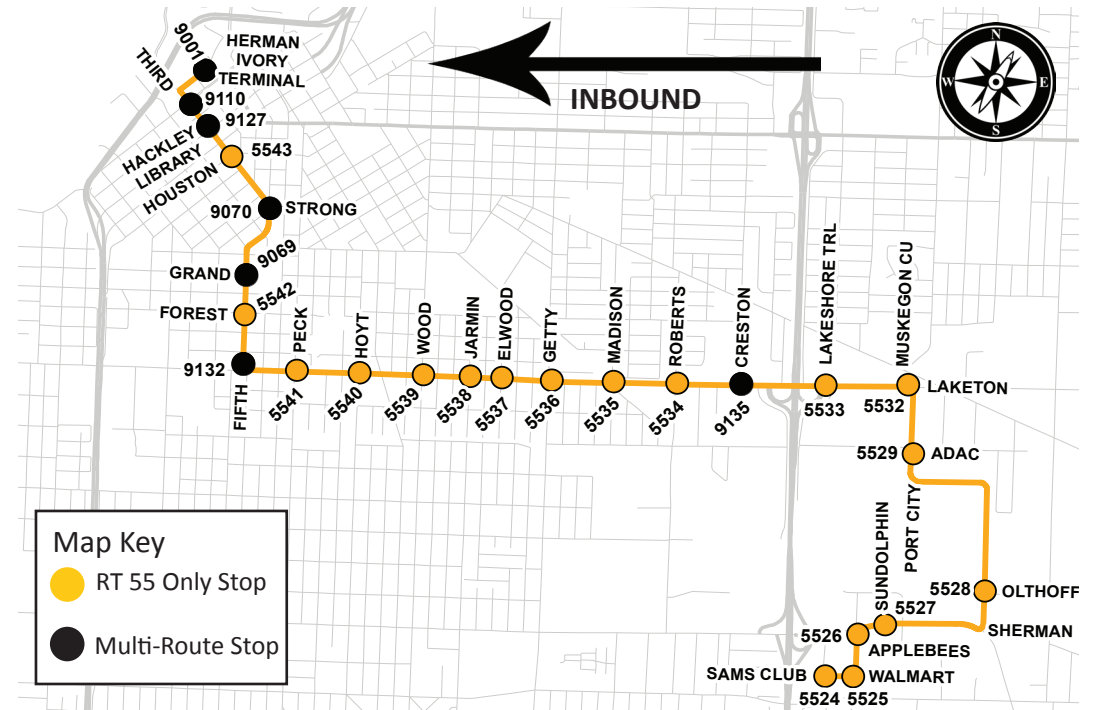

RT 55 E SHERMAN - OUTBOUND TO WEST SHORE PLAZA

Stop No.	Stop Location		Weekday Outbound Departure Times																	
			Saturday Outbound Departure Times																	
			7:20 AM	8:20 AM	9:20 AM	10:20 AM	11:20 AM	12:20 PM	1:20 PM	2:20 PM	3:20 PM	4:20 PM	5:20 PM	6:20 PM	7:20 PM	8:20 PM	9:20 PM	10:20 PM		
9001	HERMAN IVORY TERMINAL				7:20 AM	8:20 AM	9:20 AM	10:20 AM	11:20 AM	12:20 PM	1:20 PM	2:20 PM	3:20 PM	4:20 PM	5:20 PM	6:20 PM	7:20 PM	8:20 PM	9:20 PM	10:20 PM
9039	SW CORNER MORRIS/TERRACE AT FARMERS MARKET				7:21 AM	8:21 AM	9:21 AM	10:21 AM	11:21 AM	12:21 PM	1:21 PM	2:21 PM	3:21 PM	4:21 PM	5:21 PM	6:21 PM	7:21 PM	8:21 PM	9:21 PM	10:21 PM
9040	NW CORNER TERRACE/CLAY				7:21 AM	8:21 AM	9:21 AM	10:21 AM	11:21 AM	12:21 PM	1:21 PM	2:21 PM	3:21 PM	4:21 PM	5:21 PM	6:21 PM	7:21 PM	8:21 PM	9:21 PM	10:21 PM
5501	ON TERRACE AT MUSKEGON CITY HALL				7:22 AM	8:22 AM	9:22 AM	10:22 AM	11:22 AM	12:22 PM	1:22 PM	2:22 PM	3:22 PM	4:22 PM	5:22 PM	6:22 PM	7:22 PM	8:22 PM	9:22 PM	10:22 PM
9125	ON HOUSTON BETWEEN SANFORD/PECK	O			7:22 AM	8:22 AM	9:22 AM	10:22 AM	11:22 AM	12:22 PM	1:22 PM	2:22 PM	3:22 PM	4:22 PM	5:22 PM	6:22 PM	7:22 PM	8:22 PM	9:22 PM	10:22 PM
9126	SW CORNER HARTFORD/TERRACE	U			7:22 AM	8:22 AM	9:22 AM	10:22 AM	11:22 AM	12:22 PM	1:22 PM	2:22 PM	3:22 PM	4:22 PM	5:22 PM	6:22 PM	7:22 PM	8:22 PM	9:22 PM	10:22 PM
5502	NW CORNER TERRACE/ISABELLA	T			7:23 AM	8:23 AM	9:23 AM	10:23 AM	11:23 AM	12:23 PM	1:23 PM	2:23 PM	3:23 PM	4:23 PM	5:23 PM	6:23 PM	7:23 PM	8:23 PM	9:23 PM	10:23 PM
5500	NW CORNER TERRACE/CATAWBA	B			7:23 AM	8:23 AM	9:23 AM	10:23 AM	11:23 AM	12:23 PM	1:23 PM	2:23 PM	3:23 PM	4:23 PM	5:23 PM	6:23 PM	7:23 PM	8:23 PM	9:23 PM	10:23 PM
5503	SE CORNER IRWIN/PINE	O			7:25 AM	8:25 AM	9:25 AM	10:25 AM	11:25 AM	12:25 PM	1:25 PM	2:25 PM	3:25 PM	4:25 PM	5:25 PM	6:25 PM	7:25 PM	8:25 PM	9:25 PM	10:25 PM
5504	NW CORNER WOOD/E. FOREST	U			7:25 AM	8:25 AM	9:25 AM	10:25 AM	11:25 AM	12:25 PM	1:25 PM	2:25 PM	3:25 PM	4:25 PM	5:25 PM	6:25 PM	7:25 PM	8:25 PM	9:25 PM	10:25 PM
5505	NW CORNER WOOD/LAKETON	N			7:26 AM	8:26 AM	9:26 AM	10:26 AM	11:26 AM	12:26 PM	1:26 PM	2:26 PM	3:26 PM	4:26 PM	5:26 PM	6:26 PM	7:26 PM	8:26 PM	9:26 PM	10:26 PM
5506	ON WOOD ST S OF KEATING	D			7:27 AM	8:27 AM	9:27 AM	10:27 AM	11:27 AM	12:27 PM	1:27 PM	2:27 PM	3:27 PM	4:27 PM	5:27 PM	6:27 PM	7:27 PM	8:27 PM	9:27 PM	10:27 PM
5507	NW CORNER WOOD/HACKLEY				7:28 AM	8:28 AM	9:28 AM	10:28 AM	11:28 AM	12:28 PM	1:28 PM	2:28 PM	3:28 PM	4:28 PM	5:28 PM	6:28 PM	7:28 PM	8:28 PM	9:28 PM	10:28 PM
5508	NW CORNER WOOD/HOVEY	T			7:28 AM	8:28 AM	9:28 AM	10:28 AM	11:28 AM	12:28 PM	1:28 PM	2:28 PM	3:28 PM	4:28 PM	5:28 PM	6:28 PM	7:28 PM	8:28 PM	9:28 PM	10:28 PM
5509	NW CORNER WOOD/SHERMAN	I			7:29 AM	8:29 AM	9:29 AM	10:29 AM	11:29 AM	12:29 PM	1:29 PM	2:29 PM	3:29 PM	4:29 PM	5:29 PM	6:29 PM	7:29 PM	8:29 PM	9:29 PM	10:29 PM
5510	NE CORNER SHERMAN/HOYT	M			7:30 AM	8:30 AM	9:30 AM	10:30 AM	11:30 AM	12:30 PM	1:30 PM	2:30 PM	3:30 PM	4:30 PM	5:30 PM	6:30 PM	7:30 PM	8:30 PM	9:30 PM	10:30 PM
5511	ON BAKER S OF SHERMAN	E			7:31 AM	8:31 AM	9:31 AM	10:31 AM	11:31 AM	12:31 PM	1:31 PM	2:31 PM	3:31 PM	4:31 PM	5:31 PM	6:31 PM	7:31 PM	8:31 PM	9:31 PM	10:31 PM
9037	AT MUSKEGON HEIGHTS TRANSFER POINT (LOT STOP)	P	6:34 AM	7:34 AM	8:34 AM	9:34 AM	10:34 AM	11:34 AM	12:34 PM	1:34 PM	2:34 PM	3:34 PM	4:34 PM	5:34 PM	6:34 PM	7:34 PM	8:34 PM	9:34 PM	10:34 PM	
5512	SE CORNER BROADWAY/HOWDEN	O	6:36 AM	7:36 AM	8:36 AM	9:36 AM	10:36 AM	11:36 AM	12:36 PM	1:36 PM	2:36 PM	3:36 PM	4:36 PM	5:36 PM	6:36 PM	7:36 PM	8:36 PM	9:36 PM	10:36 PM*	
5513	SW CORNER BROADWAY/JARMAN	I	6:36 AM	7:36 AM	8:36 AM	9:36 AM	10:36 AM	11:36 AM	12:36 PM	1:36 PM	2:36 PM	3:36 PM	4:36 PM	5:36 PM	6:36 PM	7:36 PM	8:36 PM	9:36 PM	10:36 PM*	
5514	ON BROADWAY W OF GETTY	N	6:36 AM	7:36 AM	8:36 AM	9:36 AM	10:36 AM	11:36 AM	12:36 PM	1:36 PM	2:36 PM	3:36 PM	4:36 PM	5:36 PM	6:36 PM	7:36 PM	8:36 PM	9:36 PM	10:36 PM*	
5515	SW CORNER BROADWAY/VALLEY	T	6:36 AM	7:36 AM	8:36 AM	9:36 AM	10:36 AM	11:36 AM	12:36 PM	1:36 PM	2:36 PM	3:36 PM	4:36 PM	5:36 PM	6:36 PM	7:36 PM	8:36 PM	9:36 PM	10:36 PM*	
5516	SW CORNER BROADWAY/VULCAN	S	6:36 AM	7:36 AM	8:36 AM	9:36 AM	10:36 AM	11:36 AM	12:36 PM	1:36 PM	2:36 PM	3:36 PM	4:36 PM	5:36 PM	6:36 PM	7:36 PM	8:36 PM	9:36 PM	10:36 PM*	
5517	SW CORNER CLEVELAND/BAILEY (ON CALL M-F)		6:37 AM	7:37 AM	8:37 AM	9:37 AM	10:37 AM	11:37 AM	12:37 PM	1:37 PM	2:37 PM	3:37 PM	4:37 PM	5:37 PM	6:37 PM	7:37 PM	8:37 PM	9:37 PM	10:37 PM*	
5518	SW CORNER BROADWAY/VALK		6:38 AM	7:38 AM	8:38 AM	9:38 AM	10:38 AM	11:38 AM	12:38 PM	1:38 PM	2:38 PM	3:38 PM	4:38 PM	5:38 PM	6:38 PM	7:38 PM	8:38 PM	9:38 PM	10:38 PM*	
5519	ON WORDEN AT WATKINS PHARMACY 1391 SHERMAN		6:40 AM	7:40 AM	8:40 AM	9:40 AM	10:40 AM	11:40 AM	12:40 PM	1:40 PM	2:40 PM	3:40 PM	4:40 PM	5:40 PM	6:40 PM	7:40 PM	8:40 PM	9:40 PM	10:40 PM*	
5520	AT MERCY HEALTH PARTNERS SHERMAN CAMPUS		6:43 AM	7:43 AM	8:43 AM	9:43 AM	10:43 AM	11:43 AM	12:43 PM	1:43 PM	2:43 PM	3:43 PM	4:43 PM	5:43 PM	6:43 PM	7:43 PM	8:43 PM	9:43 PM	10:43 PM*	
5521	ON MERCY DRIVE AT 1316 MERCY DRIVE		6:44 AM	7:44 AM	8:44 AM	9:44 AM	10:44 AM	11:44 AM	12:44 PM	1:44 PM	2:44 PM	3:44 PM	4:44 PM	5:44 PM	6:44 PM	7:44 PM	8:44 PM	9:44 PM	10:44 PM*	
5522	ON ROBERTS AT 1150 E SHERMAN BLVD		6:45 AM	7:45 AM	8:45 AM	9:45 AM	10:45 AM	11:45 AM	12:45 PM	1:45 PM	2:45 PM	3:45 PM	4:45 PM	5:45 PM	6:45 PM	7:45 PM	8:45 PM	9:45 PM	10:45 PM*	
5523	AT COMFORT INN SAMS CLUB DRIVE		6:48 AM	7:48 AM	8:48 AM	9:48 AM	10:48 AM	11:48 AM	12:48 PM	1:48 PM	2:48 PM	3:48 PM	4:48 PM	5:48 PM	6:48 PM	7:48 PM	8:48 PM	9:48 PM	10:48 PM*	
5524	AT SAMS CLUB		SEE INBOUND DEPARTURE SCHEDULE																	