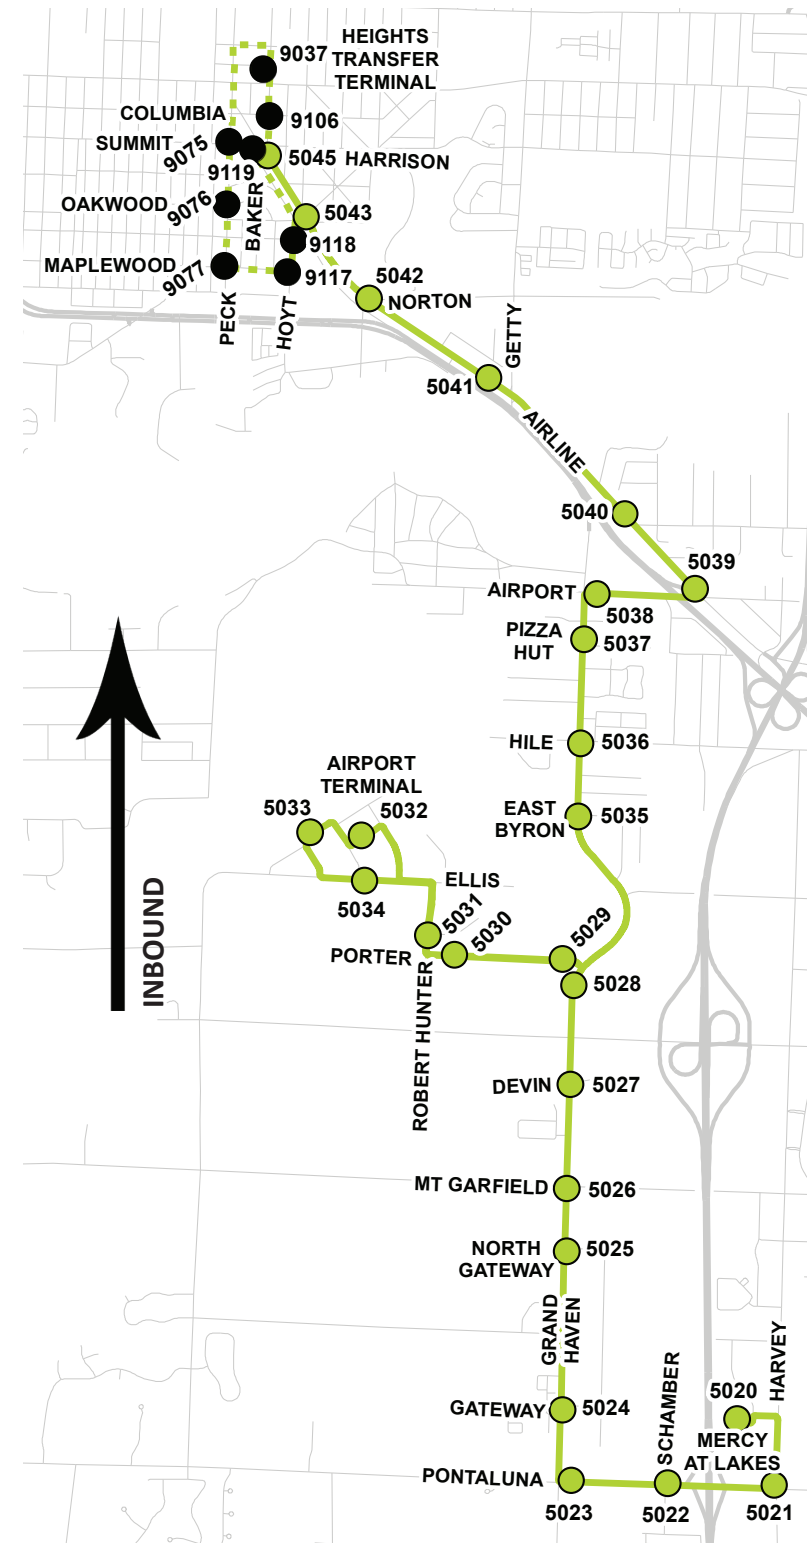

DAYS OF OPERATION

Monday - Saturday

Mon-Fri: 6:37 am - 10:36 pm

Sat: 9:37 am - 5:21 pm

No service on New Year's Day, Memorial Day, Fourth of July, Labor Day, Thanksgiving Day and Christmas Day.

Key

- RT 50 Only Stop
- Multi-Route Stop
- Denotes Stops Served Weekday Evenings and Saturday Only