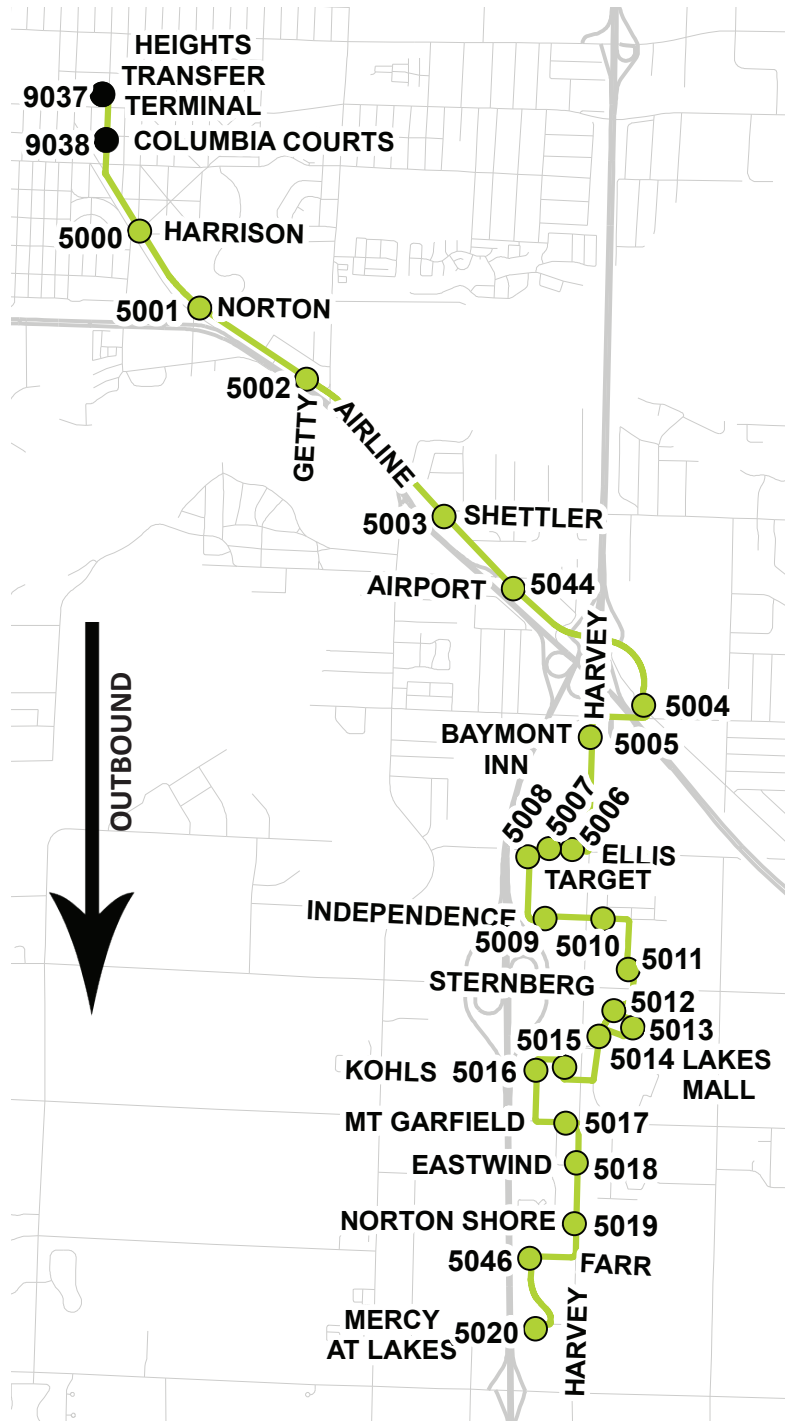

DAYS OF OPERATION

Monday - Saturday

Mon-Fri: 6:37 am - 10:36 pm

Sat: 9:37 am - 5:21 pm

No service on New Year's Day, Memorial Day, Fourth of July, Labor Day, Thanksgiving Day and Christmas Day.

Key

- RT 50 Only Stop
- Multi-Route Stop
- Denotes Stops Served Weekday Evenings and Saturday Only