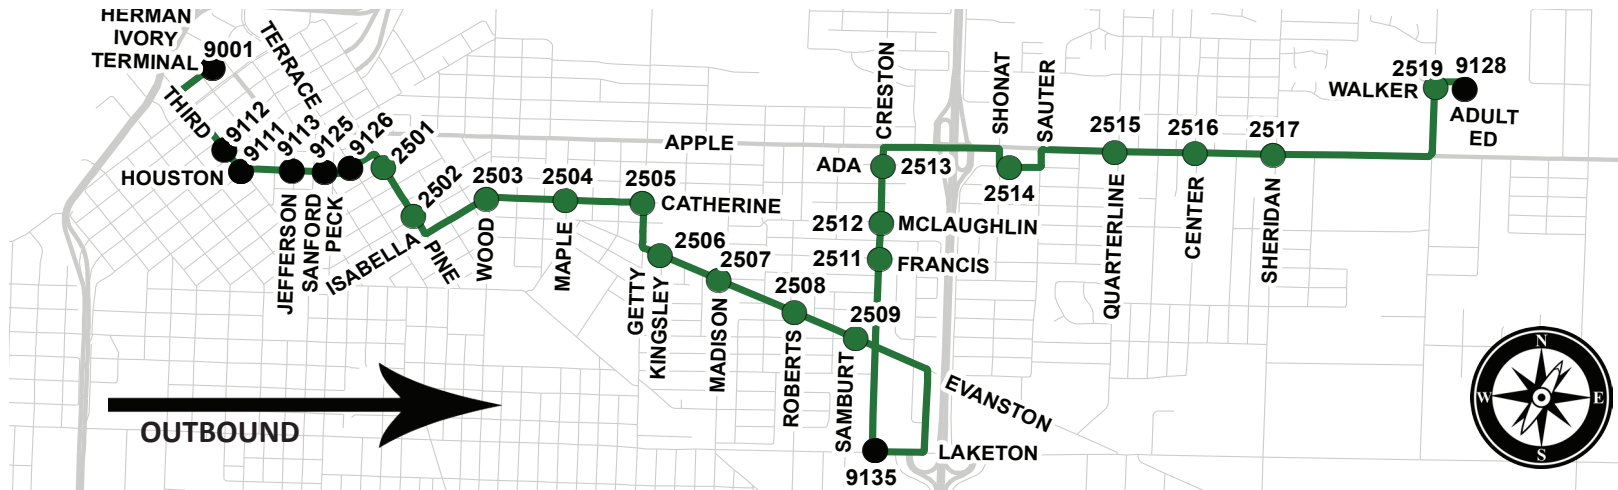

DAYS OF OPERATION

Monday - Saturday
 Mon-Fri: 6:50 am - 10:40 pm
 Sat: 9:50 am - 5:40 pm

No service on New Year's Day,
 Memorial Day, Fourth of July, Labor Day,
 Thanksgiving Day and Christmas Day.

Key

- RT 25 Only Stop
- Multi-Route Stop