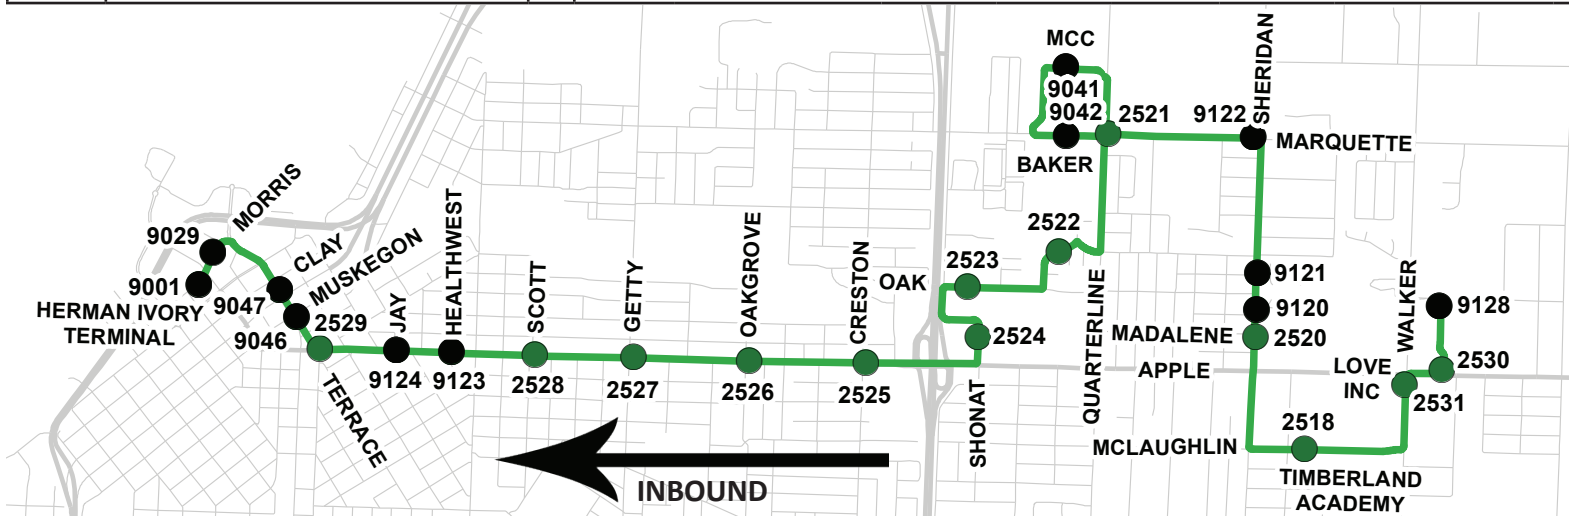

DAYS OF OPERATION

Monday - Saturday
 Mon-Fri: 6:50 am - 10:40 pm
 Sat: 9:50 am - 5:40 pm

No service on New Year's Day,
 Memorial Day, Fourth of July, Labor Day,
 Thanksgiving Day and Christmas Day.

Key

- RT 25 Only Stop
- Multi-Route Stop