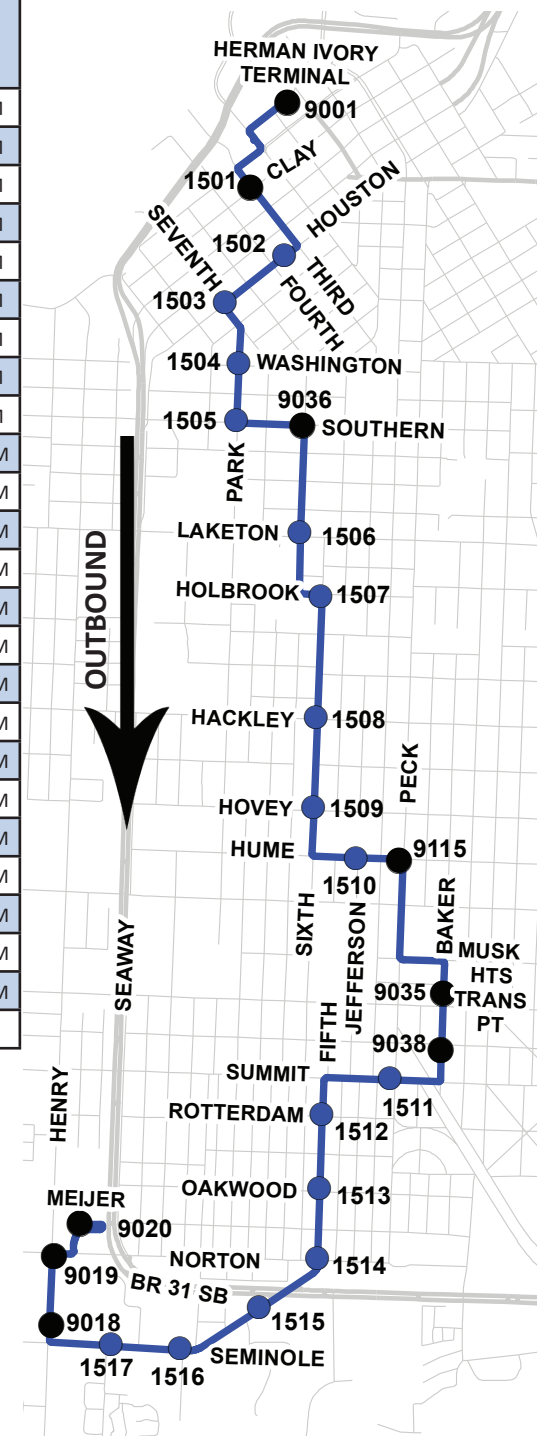

RT 15 SIXTH - OUTBOUND TO NORTON SHORES

Stop No.	Stop Locations		Weekday Outbound Departure Times															
			Saturday Outbound Departure Times															
9001	HERMAN IVORY TERMINAL		6:50 AM	7:50 AM	8:50 AM	9:50 AM	10:50 AM	11:50 AM	12:50 PM	1:50 PM	2:50 PM	3:50 PM	4:50 PM	5:50 PM	6:50 PM	7:50 PM	8:50 PM	9:50 PM
1501	NW CORNER FOURTH/CLAY		6:52 AM	7:52 AM	8:52 AM	9:52 AM	10:52 AM	11:52 AM	12:52 PM	1:52 PM	2:52 PM	3:52 PM	4:52 PM	5:52 PM	6:52 PM	7:52 PM	8:52 PM	9:52 PM
1502	AT NELSON PLACE APT 350 HOUSTON		6:53 AM	7:53 AM	8:53 AM	9:53 AM	10:53 AM	11:53 AM	12:53 PM	1:53 PM	2:53 PM	3:53 PM	4:53 PM	5:53 PM	6:53 PM	7:53 PM	8:53 PM	9:53 PM
1503	NE CORNER HOUSTON/SEVENTH	O	6:54 AM	7:54 AM	8:54 AM	9:54 AM	10:54 AM	11:54 AM	12:54 PM	1:54 PM	2:54 PM	3:54 PM	4:54 PM	5:54 PM	6:54 PM	7:54 PM	8:54 PM	9:54 PM
1504	NW CORNER PARK/WASHINGTON	U	6:55 AM	7:55 AM	8:55 AM	9:55 AM	10:55 AM	11:55 AM	12:55 PM	1:55 PM	2:55 PM	3:55 PM	4:55 PM	5:55 PM	6:55 PM	7:55 PM	8:55 PM	9:55 PM
1505	NW CORNER PARK/SOUTHERN	T	6:56 AM	7:56 AM	8:56 AM	9:56 AM	10:56 AM	11:56 AM	12:56 PM	1:56 PM	2:56 PM	3:56 PM	4:56 PM	5:56 PM	6:56 PM	7:56 PM	8:56 PM	9:56 PM
9036	SW CORNER SOUTHERN/SIXTH	B	6:57 AM	7:57 AM	8:57 AM	9:57 AM	10:57 AM	11:57 AM	12:57 PM	1:57 PM	2:57 PM	3:57 PM	4:57 PM	5:57 PM	6:57 PM	7:57 PM	8:57 PM	9:57 PM
1506	NW CORNER SIXTH/LAKETON	O	6:58 AM	7:58 AM	8:58 AM	9:58 AM	10:58 AM	11:58 AM	12:58 PM	1:58 PM	2:58 PM	3:58 PM	4:58 PM	5:58 PM	6:58 PM	7:58 PM	8:58 PM	9:58 PM
1507	SW CORNER HOLBROOK/COMMERCE	U	6:59 AM	7:59 AM	8:59 AM	9:59 AM	10:59 AM	11:59 AM	12:59 PM	1:59 PM	2:59 PM	3:59 PM	4:59 PM	5:59 PM	6:59 PM	7:59 PM	8:59 PM	9:59 PM
1508	NW CORNER SIXTH/HACKLEY	N	7:00 AM	8:00 AM	9:00 AM	10:00 AM	11:00 AM	12:00 PM	1:00 PM	2:00 PM	3:00 PM	4:00 PM	5:00 PM	6:00 PM	7:00 PM	8:00 PM	9:00 PM	10:00 PM
1509	NW CORNER SIXTH/HOVEY	D	7:00 AM	8:00 AM	9:00 AM	10:00 AM	11:00 AM	12:00 PM	1:00 PM	2:00 PM	3:00 PM	4:00 PM	5:00 PM	6:00 PM	7:00 PM	8:00 PM	9:00 PM	10:00 PM
1510	SW CORNER HUME/JEFFERSON		7:01 AM	8:01 AM	9:01 AM	10:01 AM	11:01 AM	12:01 PM	1:01 PM	2:01 PM	3:01 PM	4:01 PM	5:01 PM	6:01 PM	7:01 PM	8:01 PM	9:01 PM	10:01 PM
9115	SW CORNER HUME/PECK	T	7:02 AM	8:02 AM	9:02 AM	10:02 AM	11:02 AM	12:02 PM	1:02 PM	2:02 PM	3:02 PM	4:02 PM	5:02 PM	6:02 PM	7:02 PM	8:02 PM	9:02 PM	10:02 PM
9035	AT MUSK HTS TRANSFER PT (STREET STOP)	I	7:06 AM	8:06 AM	9:06 AM	10:06 AM	11:06 AM	12:06 PM	1:06 PM	2:06 PM	3:06 PM	4:06 PM	5:06 PM	6:06 PM	7:06 PM	8:06 PM	9:06 PM	10:06 PM
9038	ON BAKER AT COLUMBIA COURTS	M	7:06 AM	8:06 AM	9:06 AM	10:06 AM	11:06 AM	12:06 PM	1:06 PM	2:06 PM	3:06 PM	4:06 PM	5:06 PM	6:06 PM	7:06 PM	8:06 PM	9:06 PM	10:06 PM
1511	NW CORNER SUMMIT/PECK	E	7:07 AM	8:07 AM	9:07 AM	10:07 AM	11:07 AM	12:07 PM	1:07 PM	2:07 PM	3:07 PM	4:07 PM	5:07 PM	6:07 PM	7:07 PM	8:07 PM	9:07 PM	10:07 PM
1512	NW CORNER FIFTH/ROTTERDAM	P	7:08 AM	8:08 AM	9:08 AM	10:08 AM	11:08 AM	12:08 PM	1:08 PM	2:08 PM	3:08 PM	4:08 PM	5:08 PM	6:08 PM	7:08 PM	8:08 PM	9:08 PM	10:08 PM
1513	NW CORNER FIFTH/OAKWOOD	O	7:08 AM	8:08 AM	9:08 AM	10:08 AM	11:08 AM	12:08 PM	1:08 PM	2:08 PM	3:08 PM	4:08 PM	5:08 PM	6:08 PM	7:08 PM	8:08 PM	9:08 PM	10:08 PM
1514	NW CORNER FIFTH/NORTON	I	7:09 AM	8:09 AM	9:09 AM	10:09 AM	11:09 AM	12:09 PM	1:09 PM	2:09 PM	3:09 PM	4:09 PM	5:09 PM	6:09 PM	7:09 PM	8:09 PM	9:09 PM	10:09 PM
1515	SW CORNER SEMINOLE/SEAWAY	N	7:10 AM	8:10 AM	9:10 AM	10:10 AM	11:10 AM	12:10 PM	1:10 PM	2:10 PM	3:10 PM	4:10 PM	5:10 PM	6:10 PM	7:10 PM	8:10 PM	9:10 PM	10:10 PM
1516	ON SEMINOLE AT TANGLEWOOD PARK	T	7:10 AM	8:10 AM	9:10 AM	10:10 AM	11:10 AM	12:10 PM	1:10 PM	2:10 PM	3:10 PM	4:10 PM	5:10 PM	6:10 PM	7:10 PM	8:10 PM	9:10 PM	10:10 PM
1517	NE CORNER SEMINOLE/LAKE FOREST	S	7:11 AM	8:11 AM	9:11 AM	10:11 AM	11:11 AM	12:11 PM	1:11 PM	2:11 PM	3:11 PM	4:11 PM	5:11 PM	6:11 PM	7:11 PM	8:11 PM	9:11 PM	10:11 PM
9018	ON HENRY S OF DR TO 3580 HENRY		7:12 AM	8:12 AM	9:12 AM	10:12 AM	11:12 AM	12:12 PM	1:12 PM	2:12 PM	3:12 PM	4:12 PM	5:12 PM	6:12 PM	7:12 PM	8:12 PM	9:12 PM	10:12 PM
9019	SE CORNER INTERSECTION HENRY/NORTON		7:13 AM	8:13 AM	9:13 AM	10:13 AM	11:13 AM	12:13 PM	1:13 PM	2:13 PM	3:13 PM	4:13 PM	5:13 PM	6:13 PM	7:13 PM	8:13 PM	9:13 PM	10:13 PM
9020	ON SITE AT MEIJER 3278 HENRY		SEE INBOUND DEPARTURE SCHEDULE															