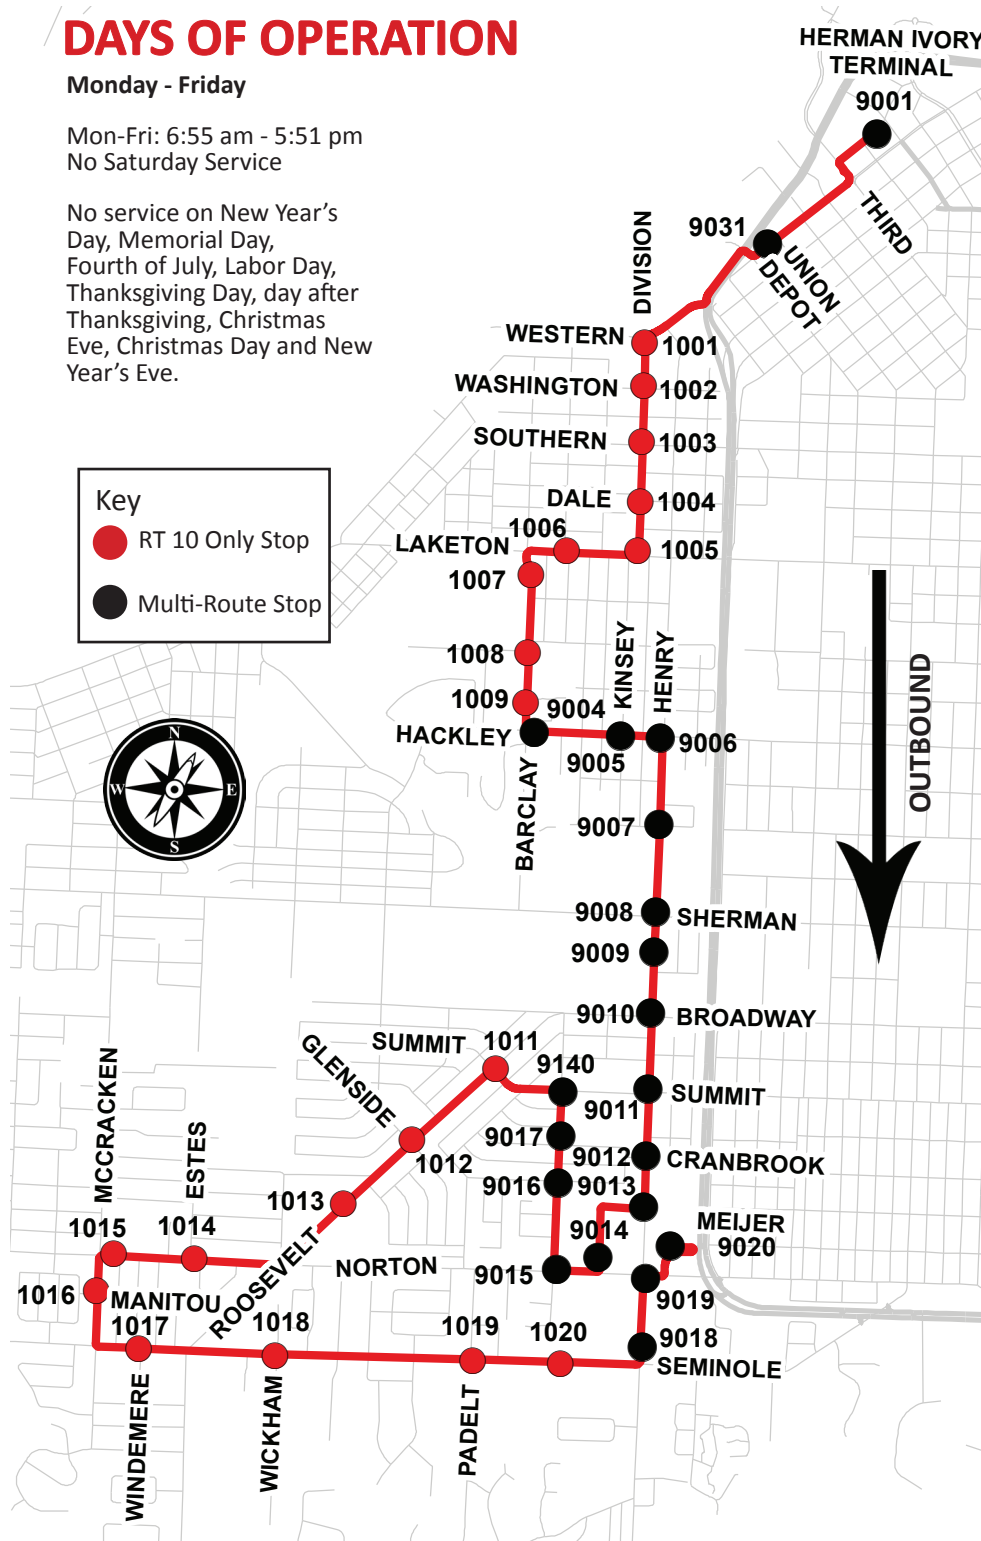

# RT 10 HENRY INBOUND TO HERMAN IVORY TERMINAL

**Key**

- RT 10 Only Stop
- Multi-Route Stop

Stop No.	Stop Location		Inbound Departure Times										
9020	ON SITE AT MEIJER 3278 HENRY ST	I	6:55 AM	7:55 AM	8:55 AM	9:55 AM	10:55 AM	11:55 AM	12:55 PM	1:55 PM	2:55 PM	3:55 PM	4:55 PM
1021	ON HENRY NORTH OF DRIVE TO 3108 HENRY	N	6:57 AM	7:57 AM	8:57 AM	9:57 AM	10:57 AM	11:57 AM	12:57 PM	1:57 PM	2:57 PM	3:57 PM	4:57 PM
1022	SE CORNER HENRY/SUMMIT	B	6:58 AM	7:58 AM	8:58 AM	9:58 AM	10:58 AM	11:58 AM	12:58 PM	1:58 PM	2:58 PM	3:58 PM	4:58 PM
9141	ON HENRY S OF DRIVE TO 2838 HENRY	O	6:59 AM	7:59 AM	8:59 AM	9:59 AM	10:59 AM	11:59 AM	12:59 PM	1:59 PM	2:59 PM	3:59 PM	4:59 PM
9021	ON HENRY N OF DRIVE TO 2634 HENRY	U	7:00 AM	8:00 AM	9:00 AM	10:00 AM	11:00 AM	12:00 PM	1:00 PM	2:00 PM	3:00 PM	4:00 PM	5:00 PM
9022	ON HENRY SOUTH OF DR TO 2512 HENRY	N	7:00 AM	8:00 AM	9:00 AM	10:00 AM	11:00 AM	12:00 PM	1:00 PM	2:00 PM	3:00 PM	4:00 PM	5:00 PM
9023	NE CORNER HENRY/PULASKI	D	7:01 AM	8:01 AM	9:01 AM	10:01 AM	11:01 AM	12:01 PM	1:01 PM	2:01 PM	3:01 PM	4:01 PM	5:01 PM
9024	SE CORNER HENRY/HACKLEY		7:01 AM	8:01 AM	9:01 AM	10:01 AM	11:01 AM	12:01 PM	1:01 PM	2:01 PM	3:01 PM	4:01 PM	5:01 PM
9025	SE CORNER HENRY/LYMAN	T	7:02 AM	8:02 AM	9:02 AM	10:02 AM	11:02 AM	12:02 PM	1:02 PM	2:02 PM	3:02 PM	4:02 PM	5:02 PM
9026	NE CORNER HENRY/LAKETON	I	7:02 AM	8:02 AM	9:02 AM	10:02 AM	11:02 AM	12:02 PM	1:02 PM	2:02 PM	3:02 PM	4:02 PM	5:02 PM
9027	NE CORNER DIVISION/DALE	M	7:03 AM	8:03 AM	9:03 AM	10:03 AM	11:03 AM	12:03 PM	1:03 PM	2:03 PM	3:03 PM	4:03 PM	5:03 PM
9028	SE CORNER DIVISION/SOUTHERN	E	7:03 AM	8:03 AM	9:03 AM	10:03 AM	11:03 AM	12:03 PM	1:03 PM	2:03 PM	3:03 PM	4:03 PM	5:03 PM
9029	SE CORNER DIVISION/WASHINGTON	P	7:04 AM	8:04 AM	9:04 AM	10:04 AM	11:04 AM	12:04 PM	1:04 PM	2:04 PM	3:04 PM	4:04 PM	5:04 PM
9030	SE CORNER DIVISION/WESTERN	T	7:05 AM	8:05 AM	9:05 AM	10:05 AM	11:05 AM	12:05 PM	1:05 PM	2:05 PM	3:05 PM	4:05 PM	5:05 PM
9032	SW CORNER WESTERN/SIXTH	S	7:07 AM	8:07 AM	9:07 AM	10:07 AM	11:07 AM	12:07 PM	1:07 PM	2:07 PM	3:07 PM	4:07 PM	5:07 PM
9034	SW OF TRAFFIC CIRCLE AT WESTERN/THIRD		7:08 AM	8:08 AM	9:08 AM	10:08 AM	11:08 AM	12:08 PM	1:08 PM	2:08 PM	3:08 PM	4:08 PM	5:08 PM
9001	HERMAN IVORY TERMINAL		See Outbound Departure Schedule										