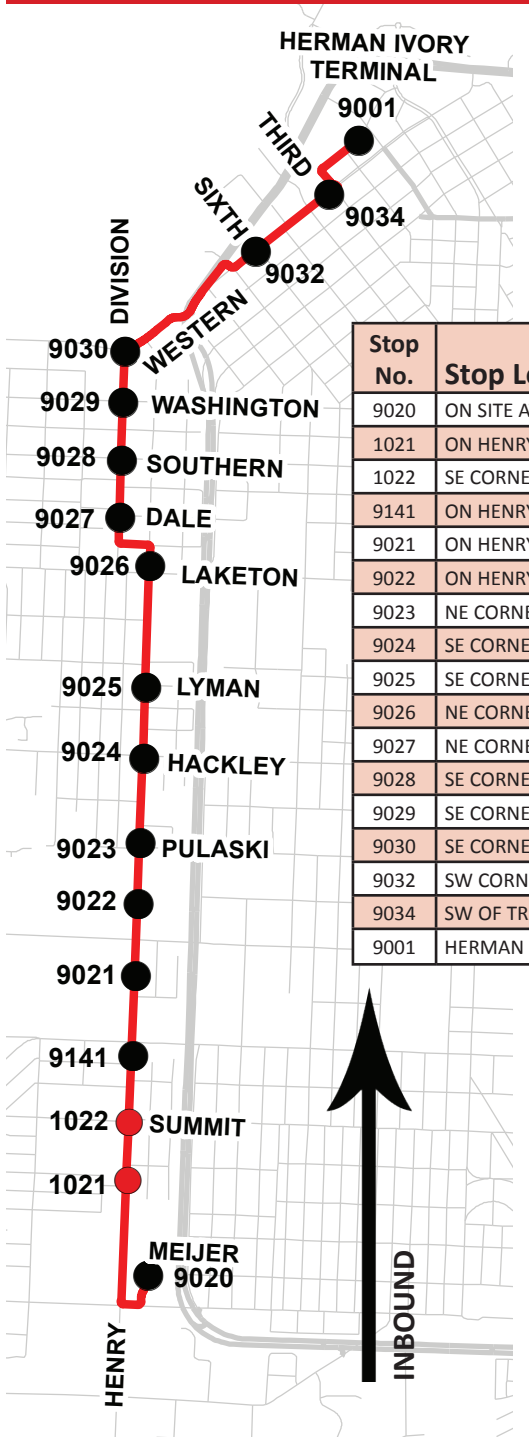

# RT 10 HENRY INBOUND TO HERMAN IVORY TERMINAL

**Key**

- RT 10 Only Stop
- Multi-Route Stop

Stop No.	Stop Location		Inbound Departure Times										
9020	ON SITE AT MEIJER 3278 HENRY ST	I	6:55 AM	7:55 AM	8:55 AM	9:55 AM	10:55 AM	11:55 AM	12:55 PM	1:55 PM	2:55 PM	3:55 PM	4:55 PM
1021	ON HENRY NORTH OF DRIVE TO 3108 HENRY	N	6:57 AM	7:57 AM	8:57 AM	9:57 AM	10:57 AM	11:57 AM	12:57 PM	1:57 PM	2:57 PM	3:57 PM	4:57 PM
1022	SE CORNER HENRY/SUMMIT	B	6:58 AM	7:58 AM	8:58 AM	9:58 AM	10:58 AM	11:58 AM	12:58 PM	1:58 PM	2:58 PM	3:58 PM	4:58 PM
9141	ON HENRY S OF DRIVE TO 2838 HENRY	O	6:59 AM	7:59 AM	8:59 AM	9:59 AM	10:59 AM	11:59 AM	12:59 PM	1:59 PM	2:59 PM	3:59 PM	4:59 PM
9021	ON HENRY N OF DRIVE TO 2634 HENRY	U	7:00 AM	8:00 AM	9:00 AM	10:00 AM	11:00 AM	12:00 PM	1:00 PM	2:00 PM	3:00 PM	4:00 PM	5:00 PM
9022	ON HENRY SOUTH OF DR TO 2512 HENRY	N	7:00 AM	8:00 AM	9:00 AM	10:00 AM	11:00 AM	12:00 PM	1:00 PM	2:00 PM	3:00 PM	4:00 PM	5:00 PM
9023	NE CORNER HENRY/PULASKI	D	7:01 AM	8:01 AM	9:01 AM	10:01 AM	11:01 AM	12:01 PM	1:01 PM	2:01 PM	3:01 PM	4:01 PM	5:01 PM
9024	SE CORNER HENRY/HACKLEY		7:01 AM	8:01 AM	9:01 AM	10:01 AM	11:01 AM	12:01 PM	1:01 PM	2:01 PM	3:01 PM	4:01 PM	5:01 PM
9025	SE CORNER HENRY/LYMAN	T	7:02 AM	8:02 AM	9:02 AM	10:02 AM	11:02 AM	12:02 PM	1:02 PM	2:02 PM	3:02 PM	4:02 PM	5:02 PM
9026	NE CORNER HENRY/LAKETON	I	7:02 AM	8:02 AM	9:02 AM	10:02 AM	11:02 AM	12:02 PM	1:02 PM	2:02 PM	3:02 PM	4:02 PM	5:02 PM
9027	NE CORNER DIVISION/DALE	M	7:03 AM	8:03 AM	9:03 AM	10:03 AM	11:03 AM	12:03 PM	1:03 PM	2:03 PM	3:03 PM	4:03 PM	5:03 PM
9028	SE CORNER DIVISION/SOUTHERN	E	7:03 AM	8:03 AM	9:03 AM	10:03 AM	11:03 AM	12:03 PM	1:03 PM	2:03 PM	3:03 PM	4:03 PM	5:03 PM
9029	SE CORNER DIVISION/WASHINGTON	P	7:04 AM	8:04 AM	9:04 AM	10:04 AM	11:04 AM	12:04 PM	1:04 PM	2:04 PM	3:04 PM	4:04 PM	5:04 PM
9030	SE CORNER DIVISION/WESTERN	T	7:05 AM	8:05 AM	9:05 AM	10:05 AM	11:05 AM	12:05 PM	1:05 PM	2:05 PM	3:05 PM	4:05 PM	5:05 PM
9032	SW CORNER WESTERN/SIXTH	S	7:07 AM	8:07 AM	9:07 AM	10:07 AM	11:07 AM	12:07 PM	1:07 PM	2:07 PM	3:07 PM	4:07 PM	5:07 PM
9034	SW OF TRAFFIC CIRCLE AT WESTERN/THIRD		7:08 AM	8:08 AM	9:08 AM	10:08 AM	11:08 AM	12:08 PM	1:08 PM	2:08 PM	3:08 PM	4:08 PM	5:08 PM
9001	HERMAN IVORY TERMINAL		See Outbound Departure Schedule										