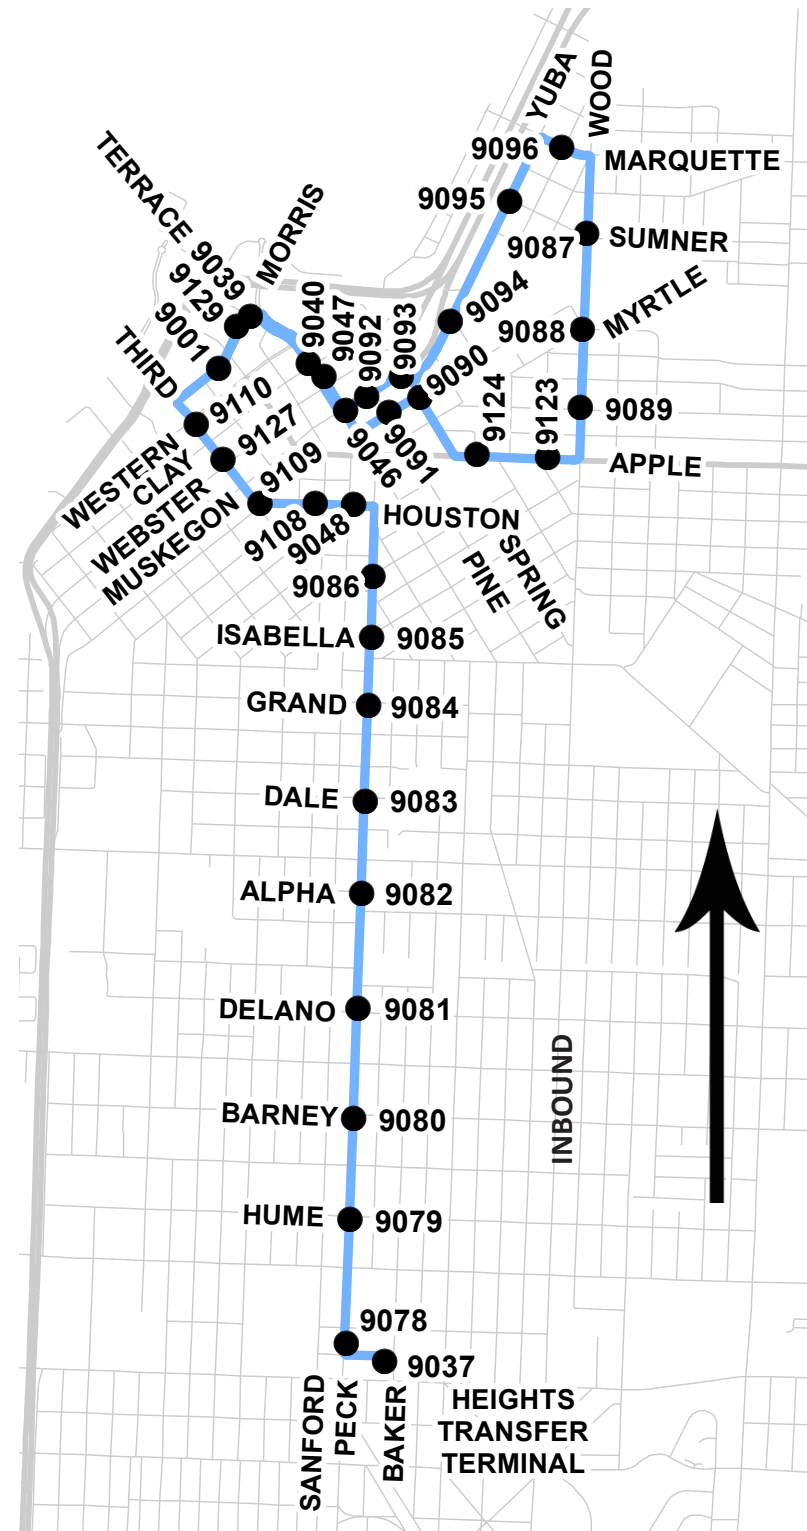

DAYS OF OPERATION

Mon-Fri: 6:43 am - 6:02 pm

No service on New Year's Day, Memorial Day, Fourth of July, Labor Day, Thanksgiving Day, day after Thanksgiving, Christmas Eve, Christmas Day and New Year's Eve.