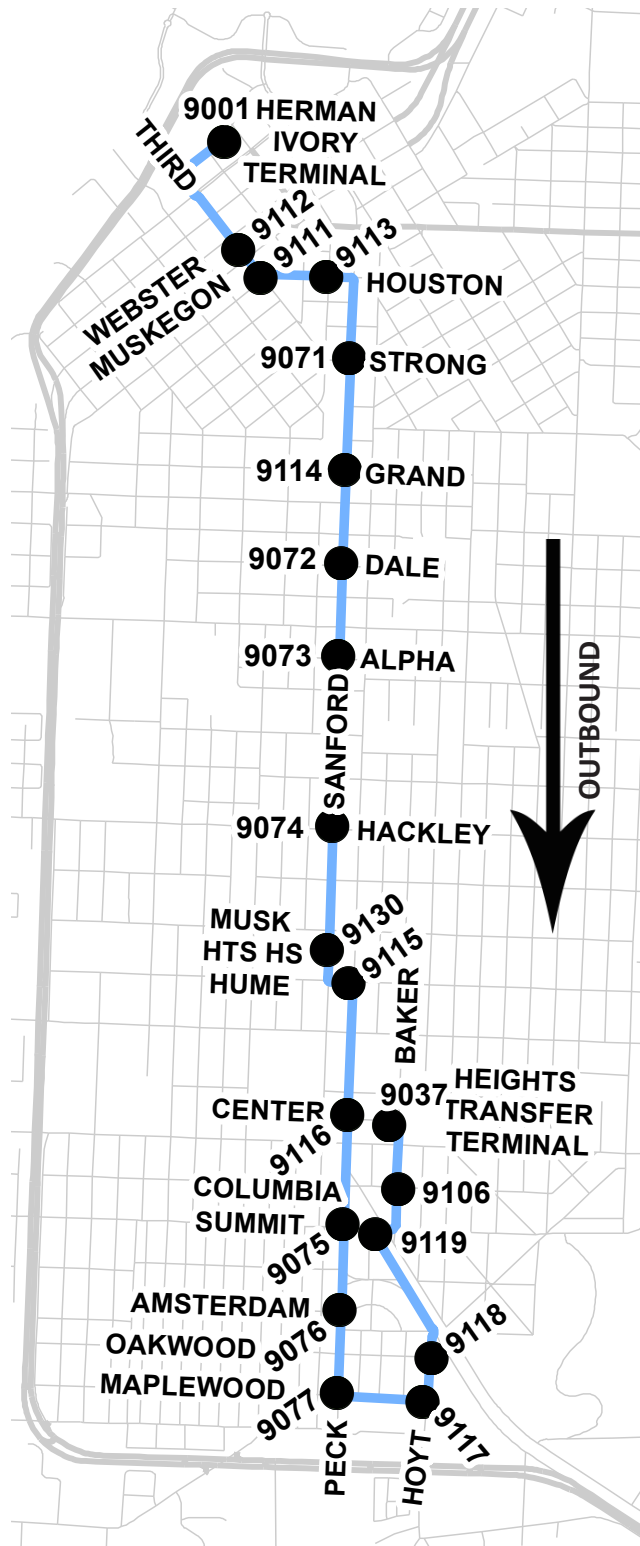

DAYS OF OPERATION

Mon-Fri: 6:43 am - 6:02 pm

No service on New Year's Day, Memorial Day, Fourth of July, Labor Day, Thanksgiving Day, day after Thanksgiving, Christmas Eve, Christmas Day and New Year's Eve.