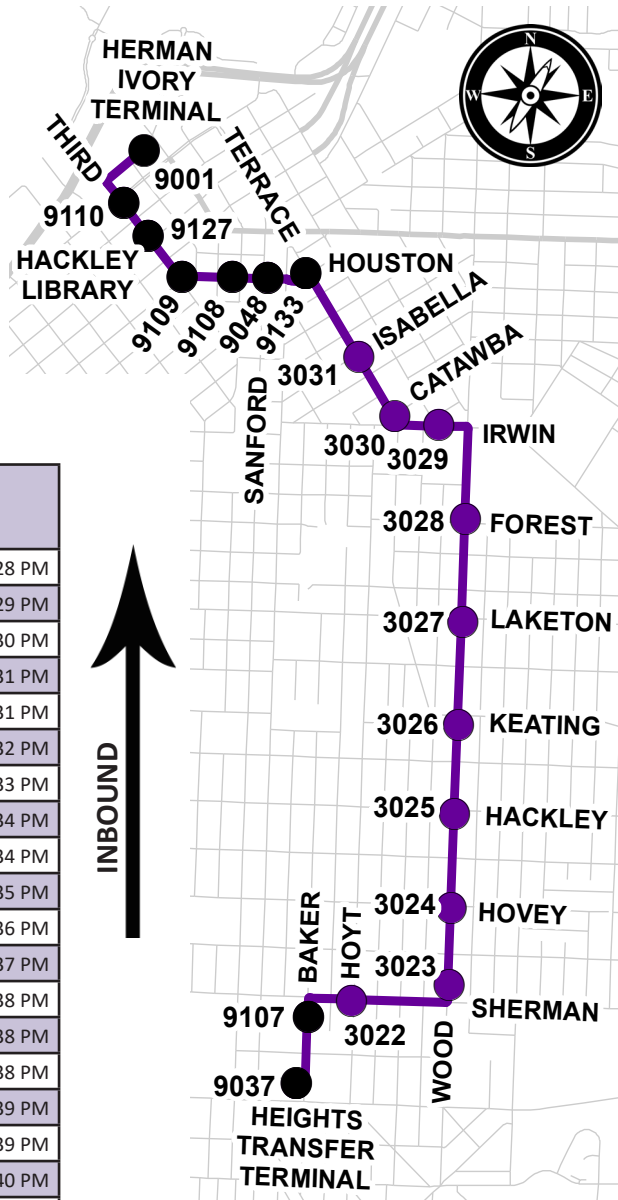

- RT 30 Only Stop
- Multi-Route Stop

Stop No.	Stop Locations		Weekday Inbound Departure Times																
			Saturday Inbound Departure Times																
			6:28 AM	7:28 AM	8:28 AM	9:28 AM	10:28 AM	11:28 AM	12:28 PM	1:28 PM	2:28 PM	3:28 PM	4:28 PM	5:28 PM	6:28 PM	7:28 PM	8:28 PM	9:28 PM	10:28 PM
9037	AT MUSKEGON HTS TRANSFER POINT	I	6:28 AM	7:28 AM	8:28 AM	9:28 AM	10:28 AM	11:28 AM	12:28 PM	1:28 PM	2:28 PM	3:28 PM	4:28 PM	5:28 PM	6:28 PM	7:28 PM	8:28 PM	9:28 PM	10:28 PM
9107	ON BAKER S OF SHERMAN	N	6:29 AM	7:29 AM	8:29 AM	9:29 AM	10:29 AM	11:29 AM	12:29 PM	1:29 PM	2:29 PM	3:29 PM	4:29 PM	5:29 PM	6:29 PM	7:29 PM	8:29 PM	9:29 PM	10:29 PM
3022	SW CORNER SHERMAN/HOYT	B	6:30 AM	7:30 AM	8:30 AM	9:30 AM	10:30 AM	11:30 AM	12:30 PM	1:30 PM	2:30 PM	3:30 PM	4:30 PM	5:30 PM	6:30 PM	7:30 PM	8:30 PM	9:30 PM	10:30 PM
3023	ON WOOD N OF SHERMAN	O	6:31 AM	7:31 AM	8:31 AM	9:31 AM	10:31 AM	11:31 AM	12:31 PM	1:31 PM	2:31 PM	3:31 PM	4:31 PM	5:31 PM	6:31 PM	7:31 PM	8:31 PM	9:31 PM	10:31 PM
3024	SE CORNER WOOD/HOVEY	U	6:31 AM	7:31 AM	8:31 AM	9:31 AM	10:31 AM	11:31 AM	12:31 PM	1:31 PM	2:31 PM	3:31 PM	4:31 PM	5:31 PM	6:31 PM	7:31 PM	8:31 PM	9:31 PM	10:31 PM
3025	SE CORNER WOOD/HACKLEY	N	6:32 AM	7:32 AM	8:32 AM	9:32 AM	10:32 AM	11:32 AM	12:32 PM	1:32 PM	2:32 PM	3:32 PM	4:32 PM	5:32 PM	6:32 PM	7:32 PM	8:32 PM	9:32 PM	10:32 PM
3026	ON WOOD S OF KEATING	D	6:33 AM	7:33 AM	8:33 AM	9:33 AM	10:33 AM	11:33 AM	12:33 PM	1:33 PM	2:33 PM	3:33 PM	4:33 PM	5:33 PM	6:33 PM	7:33 PM	8:33 PM	9:33 PM	10:33 PM
3027	SE CORNER WOOD/LAKETON		6:34 AM	7:34 AM	8:34 AM	9:34 AM	10:34 AM	11:34 AM	12:34 PM	1:34 PM	2:34 PM	3:34 PM	4:34 PM	5:34 PM	6:34 PM	7:34 PM	8:34 PM	9:34 PM	10:34 PM
3028	NE CORNER WOOD/FOREST	T	6:34 AM	7:34 AM	8:34 AM	9:34 AM	10:34 AM	11:34 AM	12:34 PM	1:34 PM	2:34 PM	3:34 PM	4:34 PM	5:34 PM	6:34 PM	7:34 PM	8:34 PM	9:34 PM	10:34 PM
3029	NE CORNER IRWIN/PINE	I	6:35 AM	7:35 AM	8:35 AM	9:35 AM	10:35 AM	11:35 AM	12:35 PM	1:35 PM	2:35 PM	3:35 PM	4:35 PM	5:35 PM	6:35 PM	7:35 PM	8:35 PM	9:35 PM	10:35 PM
3030	SE CORNER OF TERRACE / CATAWBA	M	6:36 AM	7:36 AM	8:36 AM	9:36 AM	10:36 AM	11:36 AM	12:36 PM	1:36 PM	2:36 PM	3:36 PM	4:36 PM	5:36 PM	6:36 PM	7:36 PM	8:36 PM	9:36 PM	10:36 PM
3031	SE CORNER TERRACE/ISABELLA	E	6:37 AM	7:37 AM	8:37 AM	9:37 AM	10:37 AM	11:37 AM	12:37 PM	1:37 PM	2:37 PM	3:37 PM	4:37 PM	5:37 PM	6:37 PM	7:37 PM	8:37 PM	9:37 PM	10:37 PM
9133	NW CORNER HARTFORD/TERRACE	P	6:38 AM	7:38 AM	8:38 AM	9:38 AM	10:38 AM	11:38 AM	12:38 PM	1:38 PM	2:38 PM	3:38 PM	4:38 PM	5:38 PM	6:38 PM	7:38 PM	8:38 PM	9:38 PM	10:38 PM
9048	NE CORNER HOUSTON/SANFORD	O	6:38 AM	7:38 AM	8:38 AM	9:38 AM	10:38 AM	11:38 AM	12:38 PM	1:38 PM	2:38 PM	3:38 PM	4:38 PM	5:38 PM	6:38 PM	7:38 PM	8:38 PM	9:38 PM	10:38 PM
9108	ON HOUSTON AT JEFFERSON TOWERS	I	6:38 AM	7:38 AM	8:38 AM	9:38 AM	10:38 AM	11:38 AM	12:38 PM	1:38 PM	2:38 PM	3:38 PM	4:38 PM	5:38 PM	6:38 PM	7:38 PM	8:38 PM	9:38 PM	10:38 PM
9109	NE CORNER OF THIRD/HOUSTON	N	6:39 AM	7:39 AM	8:39 AM	9:39 AM	10:39 AM	11:39 AM	12:39 PM	1:39 PM	2:39 PM	3:39 PM	4:39 PM	5:39 PM	6:39 PM	7:39 PM	8:39 PM	9:39 PM	10:39 PM
9127	ON THIRD AT HACKLEY LIBRARY	T	6:39 AM	7:39 AM	8:39 AM	9:39 AM	10:39 AM	11:39 AM	12:39 PM	1:39 PM	2:39 PM	3:39 PM	4:39 PM	5:39 PM	6:39 PM	7:39 PM	8:39 PM	9:39 PM	10:39 PM
9110	TRAFFIC CIRCLE AT THIRD/WESTERN	S	6:40 AM	7:40 AM	8:40 AM	9:40 AM	10:40 AM	11:40 AM	12:40 PM	1:40 PM	2:40 PM	3:40 PM	4:40 PM	5:40 PM	6:40 PM	7:40 PM	8:40 PM	9:40 PM	10:40 PM
9001	HERMAN IVORY TERMINAL		SEE OUTBOUND DEPARTURE SCHEDULE																