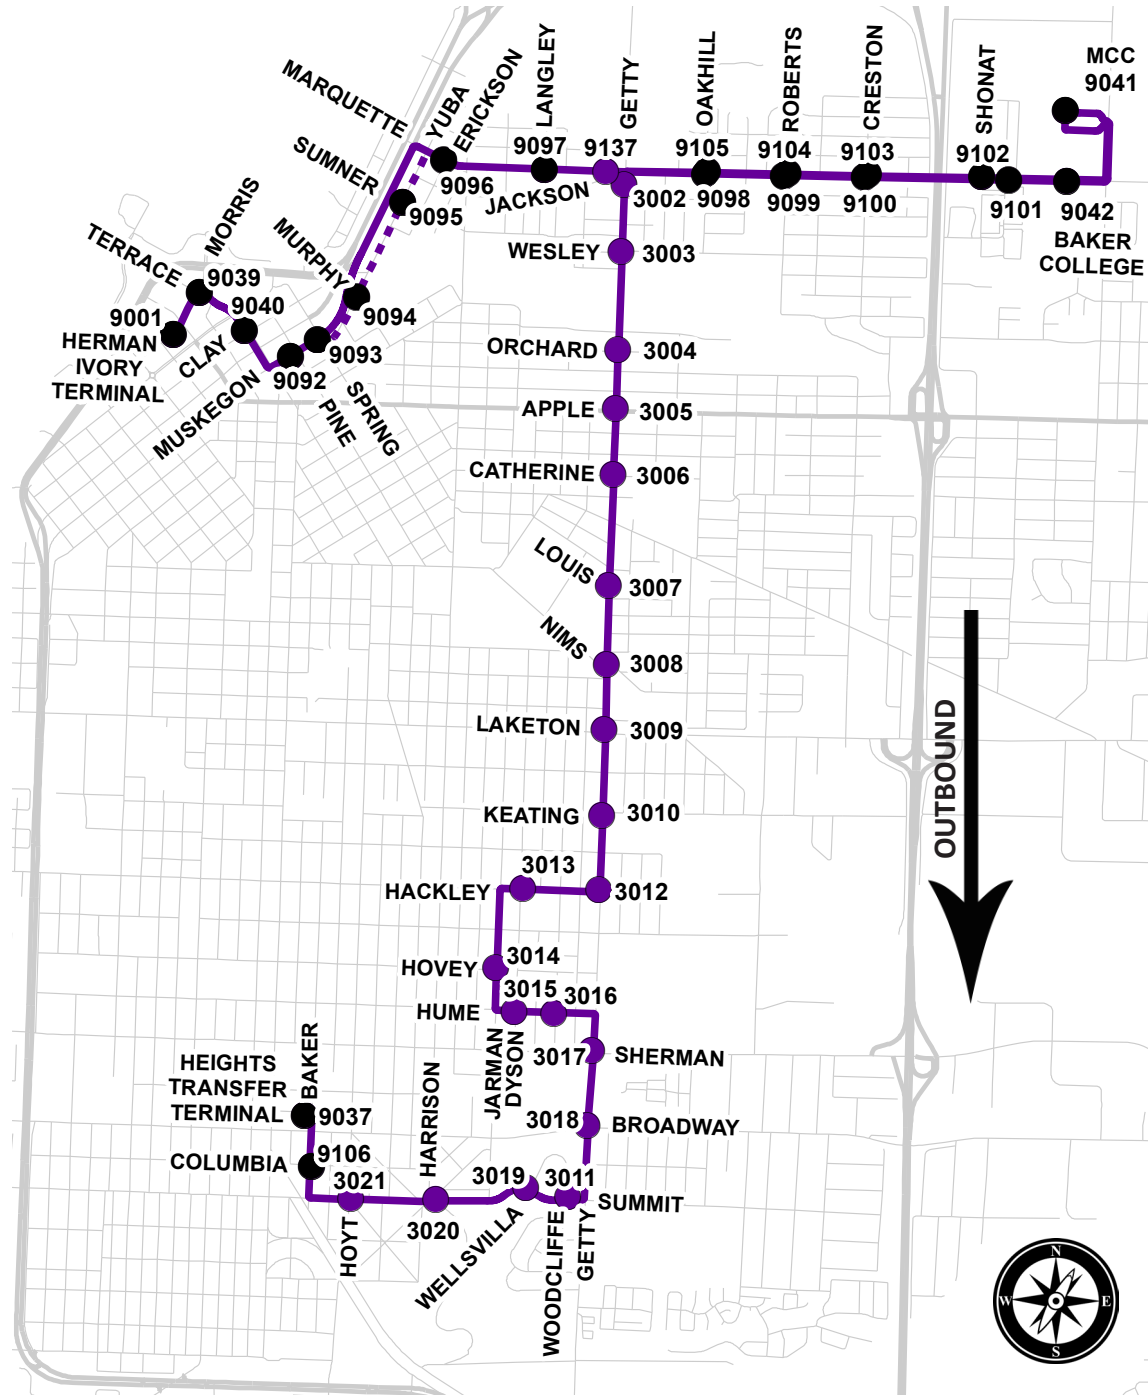

DAYS OF OPERATION

Monday - Saturday

Mon-Fri: 6:28 am - 10:40 pm

Sat: 9:50 am - 5:40 pm

No service on New Year's Day, Memorial Day, Fourth of July, Labor Day, Thanksgiving Day and Christmas Day.

Key

- RT 30 Only Stop
- Multi-Route Stop
- Evening and Saturday service re-routing
- Additional Saturday Timepoints