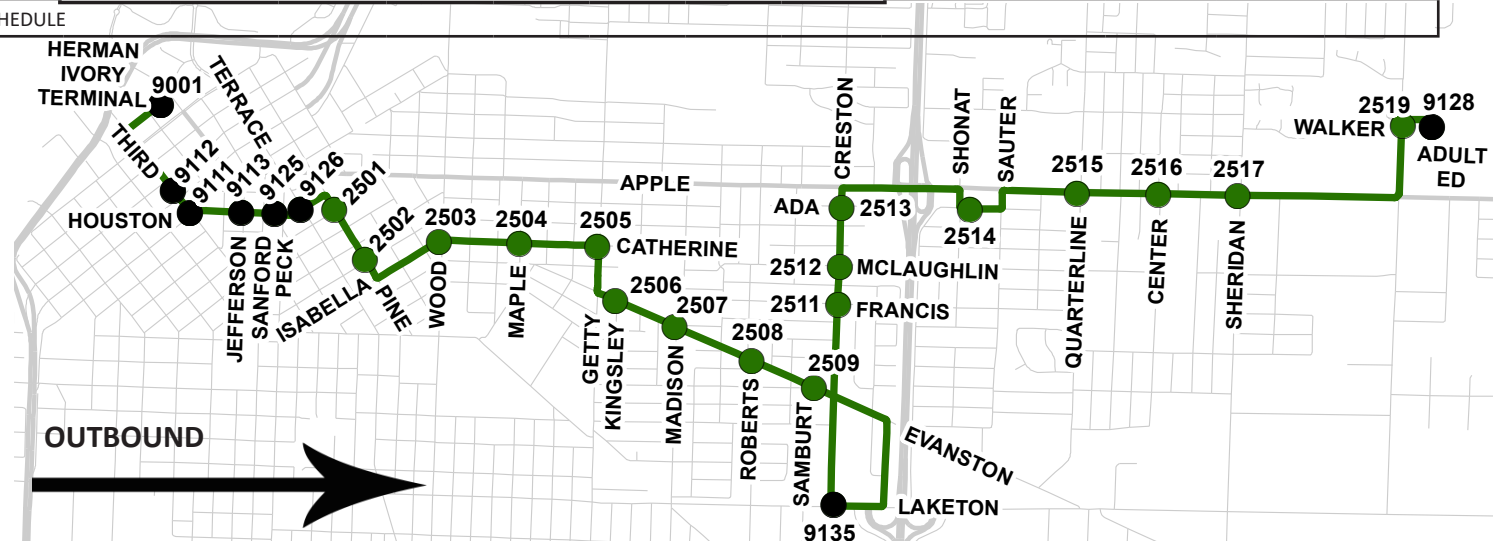

DAYS OF OPERATION

Monday - Saturday

Mon-Fri: 6:50 am - 10:40 pm

Sat: 9:50 am - 5:40 pm

No service on New Year's Day, Memorial Day, Fourth of July, Labor Day, Thanksgiving Day and Christmas Day.

Key

- RT 25 Only Stop
- Multi-Route Stop