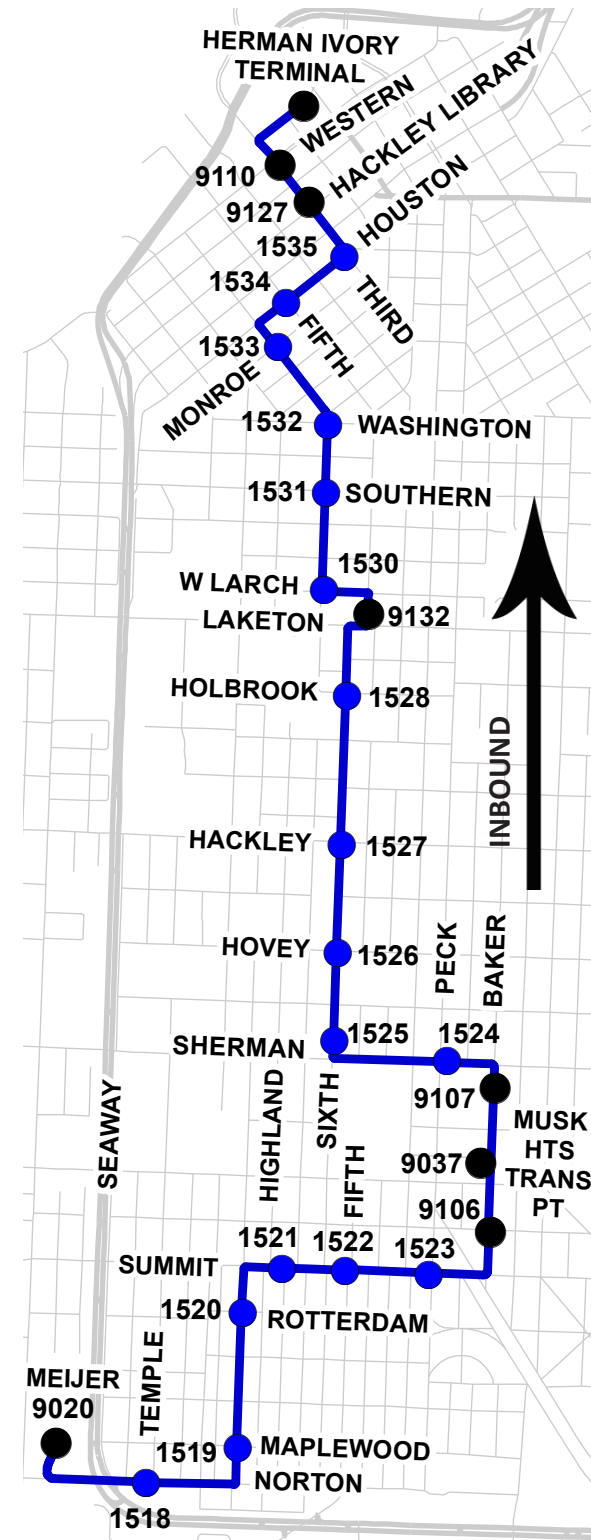

# RT 15 SIXTH - INBOUND TO HERMAN IVORY TERMINAL

Stop No.	Stop Locations		Weekday Inbound Departure Times																
			Saturday Inbound Departure Times																
9020	ON SITE AT MEIJER 3278 HENRY ST			7:18 AM	8:18 AM	9:18 AM	10:18 AM	11:18 AM	12:18 PM	1:18 PM	2:18 PM	3:18 PM	4:18 PM	5:18 PM	6:18 PM	7:18 PM	8:18 PM	9:18 PM	10:18 PM
1518	SW CORNER NORTON/TEMPLE			7:19 AM	8:19 AM	9:19 AM	10:19 AM	11:19 AM	12:19 PM	1:19 PM	2:19 PM	3:19 PM	4:19 PM	5:19 PM	6:19 PM	7:19 PM	8:19 PM	9:19 PM	10:19 PM
1519	NE CORNER NINTH/MAPLEWOOD			7:19 AM	8:19 AM	9:19 AM	10:19 AM	11:19 AM	12:19 PM	1:19 PM	2:19 PM	3:19 PM	4:19 PM	5:19 PM	6:19 PM	7:19 PM	8:19 PM	9:19 PM	10:19 PM
1520	NE CORNER NINTH/ROTTERDAM	I		7:20 AM	8:20 AM	9:20 AM	10:20 AM	11:20 AM	12:20 PM	1:20 PM	2:20 PM	3:20 PM	4:20 PM	5:20 PM	6:20 PM	7:20 PM	8:20 PM	9:20 PM	10:20 PM
1521	SW CORNER SUMMIT/HIGHLAND	N		7:21 AM	8:21 AM	9:21 AM	10:21 AM	11:21 AM	12:21 PM	1:21 PM	2:21 PM	3:21 PM	4:21 PM	5:21 PM	6:21 PM	7:21 PM	8:21 PM	9:21 PM	10:21 PM
1522	SW CORNER SUMMIT/FIFTH	B		7:22 AM	8:22 AM	9:22 AM	10:22 AM	11:22 AM	12:22 PM	1:22 PM	2:22 PM	3:22 PM	4:22 PM	5:22 PM	6:22 PM	7:22 PM	8:22 PM	9:22 PM	10:22 PM
1523	SW CORNER SUMMIT/PECK	O		7:23 AM	8:23 AM	9:23 AM	10:23 AM	11:23 AM	12:23 PM	1:23 PM	2:23 PM	3:23 PM	4:23 PM	5:23 PM	6:23 PM	7:23 PM	8:23 PM	9:23 PM	10:23 PM
9106	SE CORNER BAKER/COLUMBIA	U		7:27 AM	8:27 AM	9:27 AM	10:27 AM	11:27 AM	12:27 PM	1:27 PM	2:27 PM	3:27 PM	4:27 PM	5:27 PM	6:27 PM	7:27 PM	8:27 PM	9:27 PM	10:27 PM
9037	AT MUSK HTS TRANSFER PT (LOTSTOP)	N	6:28 AM	7:28 AM	8:28 AM	9:28 AM	10:28 AM	11:28 AM	12:28 PM	1:28 PM	2:28 PM	3:28 PM	4:28 PM	5:28 PM	6:28 PM	7:28 PM	8:28 PM	9:28 PM	10:28 PM
9107	ON BAKER S OF SHERMAN	D	6:29 AM	7:29 AM	8:29 AM	9:29 AM	10:29 AM	11:29 AM	12:29 PM	1:29 PM	2:29 PM	3:29 PM	4:29 PM	5:29 PM	6:29 PM	7:29 PM	8:29 PM	9:29 PM	10:29 PM
1524	NE CORNER SHERMAN/PECK		6:29 AM	7:29 AM	8:29 AM	9:29 AM	10:29 AM	11:29 AM	12:29 PM	1:29 PM	2:29 PM	3:29 PM	4:29 PM	5:29 PM	6:29 PM	7:29 PM	8:29 PM	9:29 PM	10:29 PM
1525	ON SIXTH STREET N OF SHERMAN		6:30 AM	7:30 AM	8:30 AM	9:30 AM	10:30 AM	11:30 AM	12:30 PM	1:30 PM	2:30 PM	3:30 PM	4:30 PM	5:30 PM	6:30 PM	7:30 PM	8:30 PM	9:30 PM	10:30 PM
1526	SE CORNER SIXTH/HOVEY	T	6:31 AM	7:31 AM	8:31 AM	9:31 AM	10:31 AM	11:31 AM	12:31 PM	1:31 PM	2:31 PM	3:31 PM	4:31 PM	5:31 PM	6:31 PM	7:31 PM	8:31 PM	9:31 PM	10:31 PM
1527	SE CORNER SIXTH/HACKLEY	I	6:31 AM	7:31 AM	8:31 AM	9:31 AM	10:31 AM	11:31 AM	12:31 PM	1:31 PM	2:31 PM	3:31 PM	4:31 PM	5:31 PM	6:31 PM	7:31 PM	8:31 PM	9:31 PM	10:31 PM
1528	SE CORNER HOLBROOK/COMMERCE	M	6:32 AM	7:32 AM	8:32 AM	9:32 AM	10:32 AM	11:32 AM	12:32 PM	1:32 PM	2:32 PM	3:32 PM	4:32 PM	5:32 PM	6:32 PM	7:32 PM	8:32 PM	9:32 PM	10:32 PM
9132	NE CORNER FIFTH/LAKETON	E	6:33 AM	7:33 AM	8:33 AM	9:33 AM	10:33 AM	11:33 AM	12:33 PM	1:33 PM	2:33 PM	3:33 PM	4:33 PM	5:33 PM	6:33 PM	7:33 PM	8:33 PM	9:33 PM	10:33 PM
1530	NE CORNER W. LARCH/SIXTH	P	6:34 AM	7:34 AM	8:34 AM	9:34 AM	10:34 AM	11:34 AM	12:34 PM	1:34 PM	2:34 PM	3:34 PM	4:34 PM	5:34 PM	6:34 PM	7:34 PM	8:34 PM	9:34 PM	10:34 PM
1531	SE CORNER SIXTH/SOUTHERN	O	6:35 AM	7:35 AM	8:35 AM	9:35 AM	10:35 AM	11:35 AM	12:35 PM	1:35 PM	2:35 PM	3:35 PM	4:35 PM	5:35 PM	6:35 PM	7:35 PM	8:35 PM	9:35 PM	10:35 PM
1532	SE CORNER SIXTH/WASHINGTON	I	6:35 AM	7:35 AM	8:35 AM	9:35 AM	10:35 AM	11:35 AM	12:35 PM	1:35 PM	2:35 PM	3:35 PM	4:35 PM	5:35 PM	6:35 PM	7:35 PM	8:35 PM	9:35 PM	10:35 PM
1533	SE CORNER SIXTH/MONROE	N	6:36 AM	7:36 AM	8:36 AM	9:36 AM	10:36 AM	11:36 AM	12:36 PM	1:36 PM	2:36 PM	3:36 PM	4:36 PM	5:36 PM	6:36 PM	7:36 PM	8:36 PM	9:36 PM	10:36 PM
1534	SW CORNER HOUSTON/FIFTH	T	6:37 AM	7:37 AM	8:37 AM	9:37 AM	10:37 AM	11:37 AM	12:37 PM	1:37 PM	2:37 PM	3:37 PM	4:37 PM	5:37 PM	6:37 PM	7:37 PM	8:37 PM	9:37 PM	10:37 PM
1535	SW CORNER HOUSTON/THIRD	S	6:38 AM	7:38 AM	8:38 AM	9:38 AM	10:38 AM	11:38 AM	12:38 PM	1:38 PM	2:38 PM	3:38 PM	4:38 PM	5:38 PM	6:38 PM	7:38 PM	8:38 PM	9:38 PM	10:38 PM
9127	ON THIRD AT HACKLEY LIBRARY		6:39 AM	7:39 AM	8:39 AM	9:39 AM	10:39 AM	11:39 AM	12:39 PM	1:39 PM	2:39 PM	3:39 PM	4:39 PM	5:39 PM	6:39 PM	7:39 PM	8:39 PM	9:39 PM	10:39 PM
9110	TRAFFIC CIRCLE AT THIRD/WESTERN		6:40 AM	7:40 AM	8:40 AM	9:40 AM	10:40 AM	11:40 AM	12:40 PM	1:40 PM	2:40 PM	3:40 PM	4:40 PM	5:40 PM	6:40 PM	7:40 PM	8:40 PM	9:40 PM	10:40 PM
9001	HERMAN IVORY TERMINAL		SEE OUTBOUND DEPARTURE SCHEDULE																