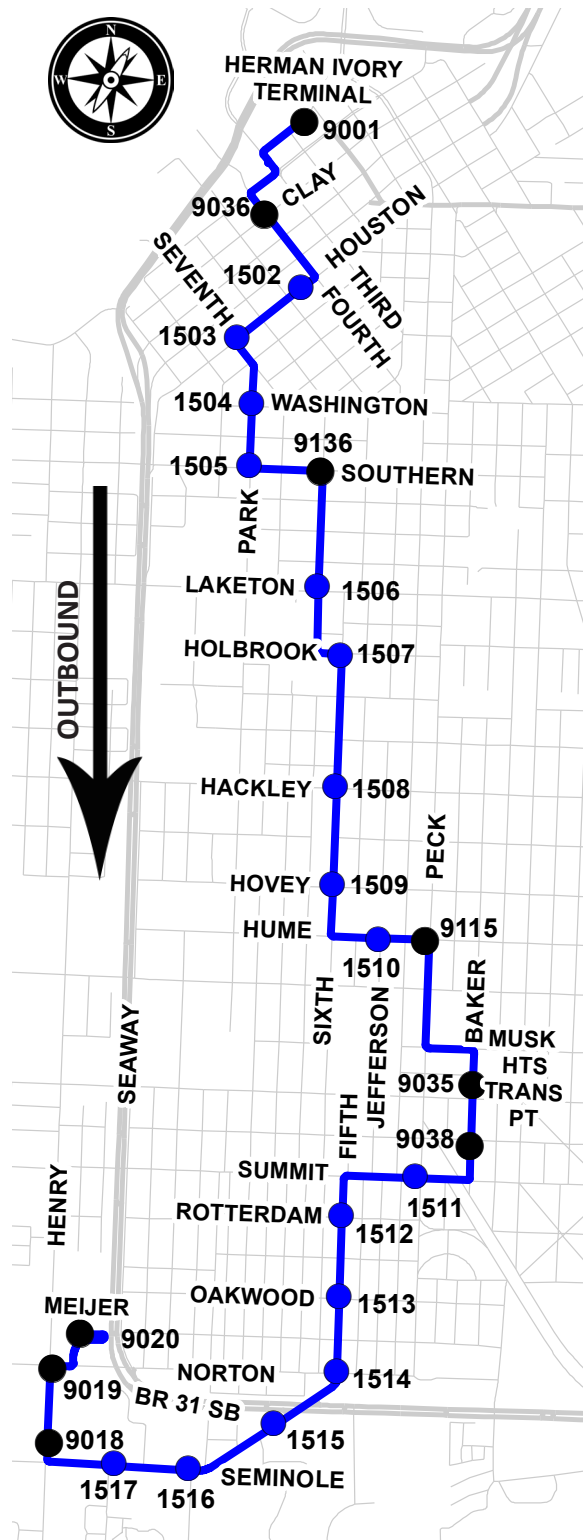

# RT 15 SIXTH - INBOUND TO HERMAN IVORY TERMINAL

Stop No.	Stop Locations		Weekday Inbound Departure Times																
			Saturday Inbound Departure Times																
9020	ON SITE AT MEIJER 3278 HENRY ST			7:18 AM	8:18 AM	9:18 AM	10:18 AM	11:18 AM	12:18 PM	1:18 PM	2:18 PM	3:18 PM	4:18 PM	5:18 PM	6:18 PM	7:18 PM	8:18 PM	9:18 PM	10:18 PM
1518	SW CORNER NORTON/TEMPLE			7:19 AM	8:19 AM	9:19 AM	10:19 AM	11:19 AM	12:19 PM	1:19 PM	2:19 PM	3:19 PM	4:19 PM	5:19 PM	6:19 PM	7:19 PM	8:19 PM	9:19 PM	10:19 PM
1519	NE CORNER NINTH/MAPLEWOOD			7:19 AM	8:19 AM	9:19 AM	10:19 AM	11:19 AM	12:19 PM	1:19 PM	2:19 PM	3:19 PM	4:19 PM	5:19 PM	6:19 PM	7:19 PM	8:19 PM	9:19 PM	10:19 PM
1520	NE CORNER NINTH/ROTTERDAM	I		7:20 AM	8:20 AM	9:20 AM	10:20 AM	11:20 AM	12:20 PM	1:20 PM	2:20 PM	3:20 PM	4:20 PM	5:20 PM	6:20 PM	7:20 PM	8:20 PM	9:20 PM	10:20 PM
1521	SW CORNER SUMMIT/HIGHLAND	N		7:21 AM	8:21 AM	9:21 AM	10:21 AM	11:21 AM	12:21 PM	1:21 PM	2:21 PM	3:21 PM	4:21 PM	5:21 PM	6:21 PM	7:21 PM	8:21 PM	9:21 PM	10:21 PM
1522	SW CORNER SUMMIT/FIFTH	B		7:22 AM	8:22 AM	9:22 AM	10:22 AM	11:22 AM	12:22 PM	1:22 PM	2:22 PM	3:22 PM	4:22 PM	5:22 PM	6:22 PM	7:22 PM	8:22 PM	9:22 PM	10:22 PM
1523	SW CORNER SUMMIT/PECK	O		7:23 AM	8:23 AM	9:23 AM	10:23 AM	11:23 AM	12:23 PM	1:23 PM	2:23 PM	3:23 PM	4:23 PM	5:23 PM	6:23 PM	7:23 PM	8:23 PM	9:23 PM	10:23 PM
9106	SE CORNER BAKER/COLUMBIA	U		7:27 AM	8:27 AM	9:27 AM	10:27 AM	11:27 AM	12:27 PM	1:27 PM	2:27 PM	3:27 PM	4:27 PM	5:27 PM	6:27 PM	7:27 PM	8:27 PM	9:27 PM	10:27 PM
9037	AT MUSK HTS TRANSFER PT (LOTSTOP)	N	6:28 AM	7:28 AM	8:28 AM	9:28 AM	10:28 AM	11:28 AM	12:28 PM	1:28 PM	2:28 PM	3:28 PM	4:28 PM	5:28 PM	6:28 PM	7:28 PM	8:28 PM	9:28 PM	10:28 PM
9107	ON BAKER S OF SHERMAN	D	6:29 AM	7:29 AM	8:29 AM	9:29 AM	10:29 AM	11:29 AM	12:29 PM	1:29 PM	2:29 PM	3:29 PM	4:29 PM	5:29 PM	6:29 PM	7:29 PM	8:29 PM	9:29 PM	10:29 PM
1524	NE CORNER SHERMAN/PECK		6:29 AM	7:29 AM	8:29 AM	9:29 AM	10:29 AM	11:29 AM	12:29 PM	1:29 PM	2:29 PM	3:29 PM	4:29 PM	5:29 PM	6:29 PM	7:29 PM	8:29 PM	9:29 PM	10:29 PM
1525	ON SIXTH STREET N OF SHERMAN		6:30 AM	7:30 AM	8:30 AM	9:30 AM	10:30 AM	11:30 AM	12:30 PM	1:30 PM	2:30 PM	3:30 PM	4:30 PM	5:30 PM	6:30 PM	7:30 PM	8:30 PM	9:30 PM	10:30 PM
1526	SE CORNER SIXTH/HOVEY	T	6:31 AM	7:31 AM	8:31 AM	9:31 AM	10:31 AM	11:31 AM	12:31 PM	1:31 PM	2:31 PM	3:31 PM	4:31 PM	5:31 PM	6:31 PM	7:31 PM	8:31 PM	9:31 PM	10:31 PM
1527	SE CORNER SIXTH/HACKLEY	I	6:31 AM	7:31 AM	8:31 AM	9:31 AM	10:31 AM	11:31 AM	12:31 PM	1:31 PM	2:31 PM	3:31 PM	4:31 PM	5:31 PM	6:31 PM	7:31 PM	8:31 PM	9:31 PM	10:31 PM
1528	SE CORNER HOLBROOK/COMMERCE	M	6:32 AM	7:32 AM	8:32 AM	9:32 AM	10:32 AM	11:32 AM	12:32 PM	1:32 PM	2:32 PM	3:32 PM	4:32 PM	5:32 PM	6:32 PM	7:32 PM	8:32 PM	9:32 PM	10:32 PM
9132	NE CORNER FIFTH/LAKETON	E	6:33 AM	7:33 AM	8:33 AM	9:33 AM	10:33 AM	11:33 AM	12:33 PM	1:33 PM	2:33 PM	3:33 PM	4:33 PM	5:33 PM	6:33 PM	7:33 PM	8:33 PM	9:33 PM	10:33 PM
1530	NE CORNER W. LARCH/SIXTH	P	6:34 AM	7:34 AM	8:34 AM	9:34 AM	10:34 AM	11:34 AM	12:34 PM	1:34 PM	2:34 PM	3:34 PM	4:34 PM	5:34 PM	6:34 PM	7:34 PM	8:34 PM	9:34 PM	10:34 PM
1531	SE CORNER SIXTH/SOUTHERN	O	6:35 AM	7:35 AM	8:35 AM	9:35 AM	10:35 AM	11:35 AM	12:35 PM	1:35 PM	2:35 PM	3:35 PM	4:35 PM	5:35 PM	6:35 PM	7:35 PM	8:35 PM	9:35 PM	10:35 PM
1532	SE CORNER SIXTH/WASHINGTON	I	6:35 AM	7:35 AM	8:35 AM	9:35 AM	10:35 AM	11:35 AM	12:35 PM	1:35 PM	2:35 PM	3:35 PM	4:35 PM	5:35 PM	6:35 PM	7:35 PM	8:35 PM	9:35 PM	10:35 PM
1533	SE CORNER SIXTH/MONROE	N	6:36 AM	7:36 AM	8:36 AM	9:36 AM	10:36 AM	11:36 AM	12:36 PM	1:36 PM	2:36 PM	3:36 PM	4:36 PM	5:36 PM	6:36 PM	7:36 PM	8:36 PM	9:36 PM	10:36 PM
1534	SW CORNER HOUSTON/FIFTH	T	6:37 AM	7:37 AM	8:37 AM	9:37 AM	10:37 AM	11:37 AM	12:37 PM	1:37 PM	2:37 PM	3:37 PM	4:37 PM	5:37 PM	6:37 PM	7:37 PM	8:37 PM	9:37 PM	10:37 PM
1535	SW CORNER HOUSTON/THIRD	S	6:38 AM	7:38 AM	8:38 AM	9:38 AM	10:38 AM	11:38 AM	12:38 PM	1:38 PM	2:38 PM	3:38 PM	4:38 PM	5:38 PM	6:38 PM	7:38 PM	8:38 PM	9:38 PM	10:38 PM
9127	ON THIRD AT HACKLEY LIBRARY		6:39 AM	7:39 AM	8:39 AM	9:39 AM	10:39 AM	11:39 AM	12:39 PM	1:39 PM	2:39 PM	3:39 PM	4:39 PM	5:39 PM	6:39 PM	7:39 PM	8:39 PM	9:39 PM	10:39 PM
9110	TRAFFIC CIRCLE AT THIRD/WESTERN		6:40 AM	7:40 AM	8:40 AM	9:40 AM	10:40 AM	11:40 AM	12:40 PM	1:40 PM	2:40 PM	3:40 PM	4:40 PM	5:40 PM	6:40 PM	7:40 PM	8:40 PM	9:40 PM	10:40 PM
9001	HERMAN IVORY TERMINAL		SEE OUTBOUND DEPARTURE SCHEDULE																