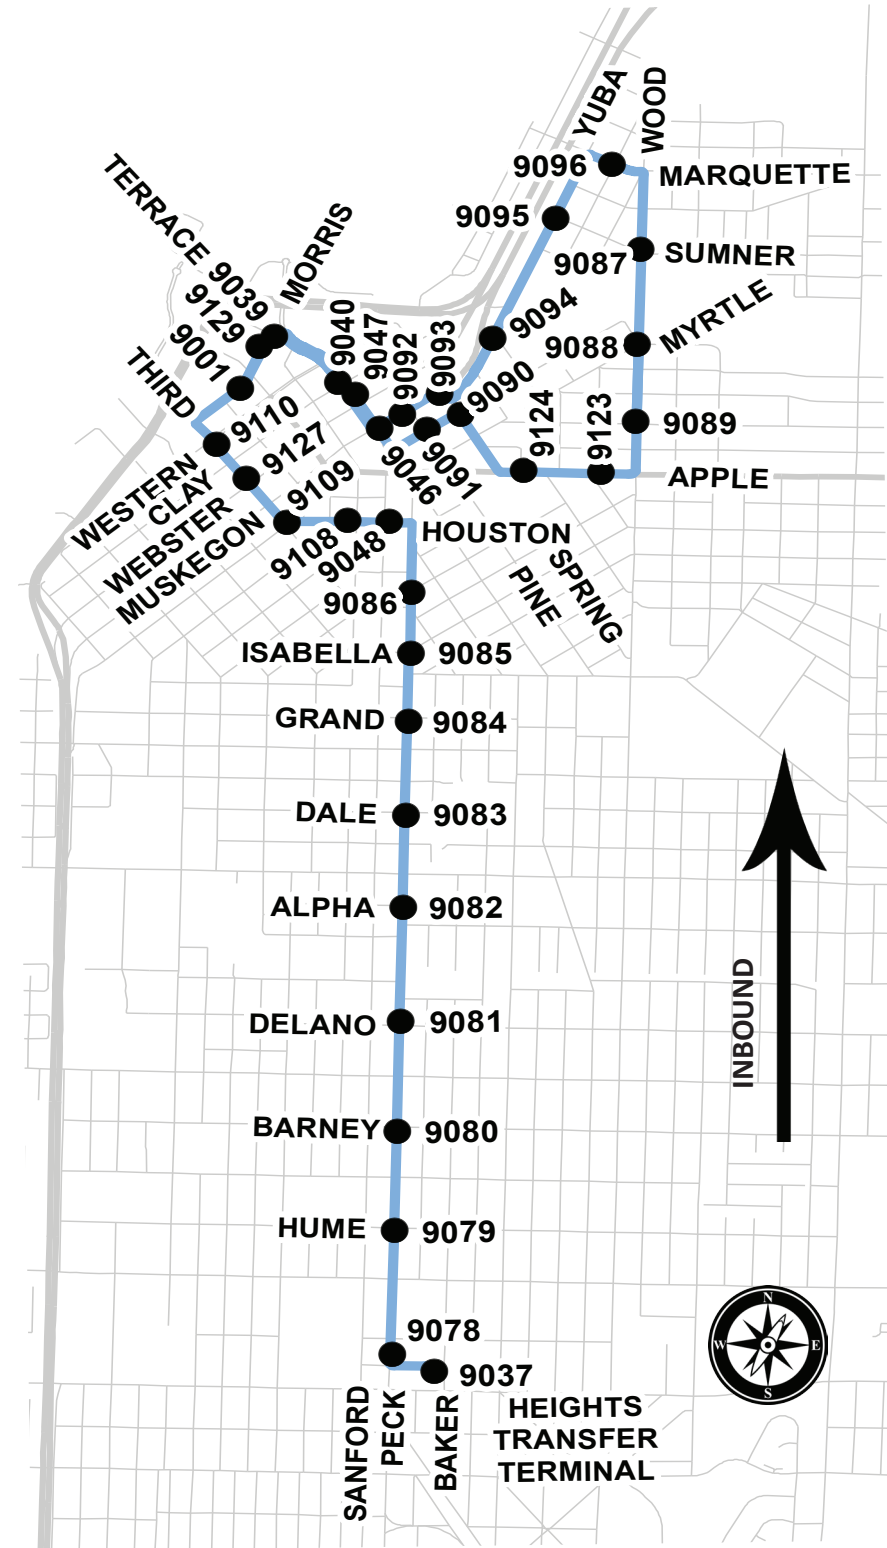

DAYS OF OPERATION

Mon-Fri: 6:43 am - 6:02 pm

No service on New Year's Day, Memorial Day, Fourth of July, Labor Day, Thanksgiving Day, day after Thanksgiving, Christmas Eve, Christmas Day and New Year's Eve.