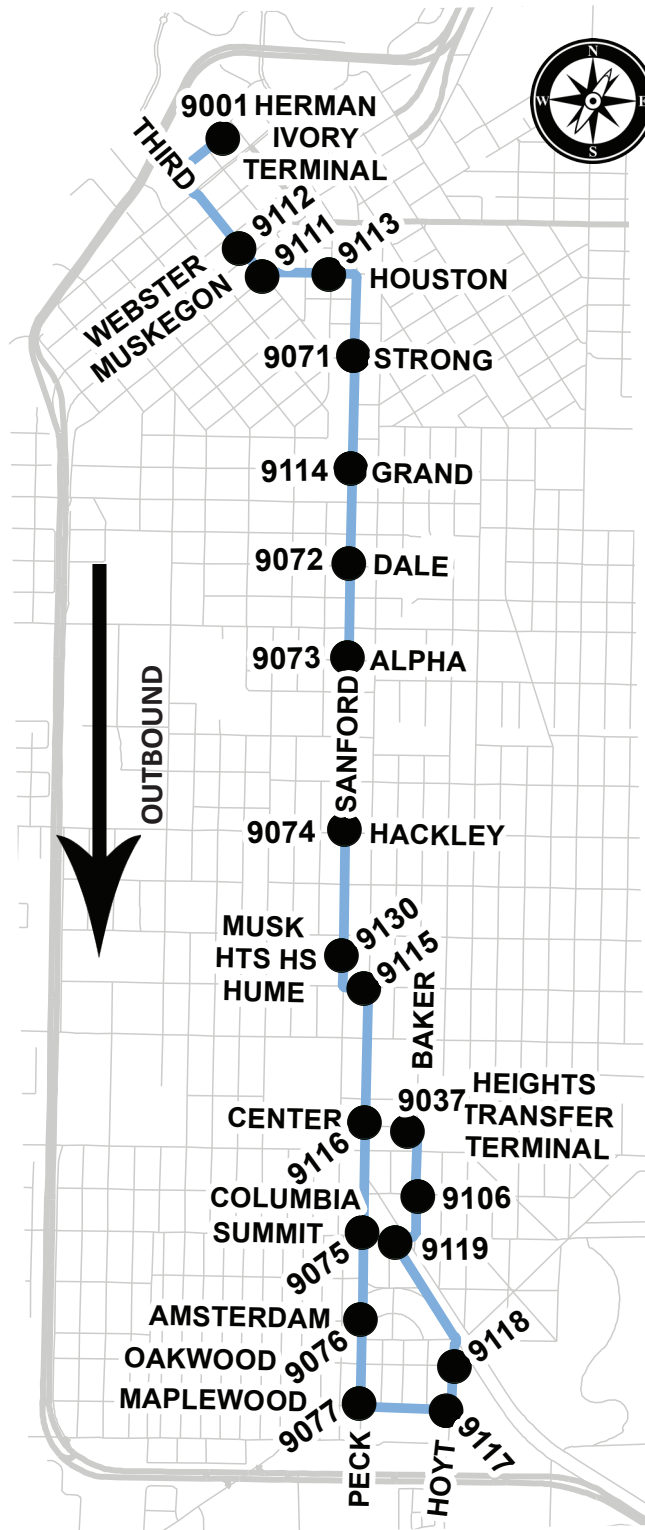

DAYS OF OPERATION

Mon-Fri: 6:43 am - 6:02 pm

No service on New Year's Day, Memorial Day, Fourth of July, Labor Day, Thanksgiving Day, day after Thanksgiving, Christmas Eve, Christmas Day and New Year's Eve.