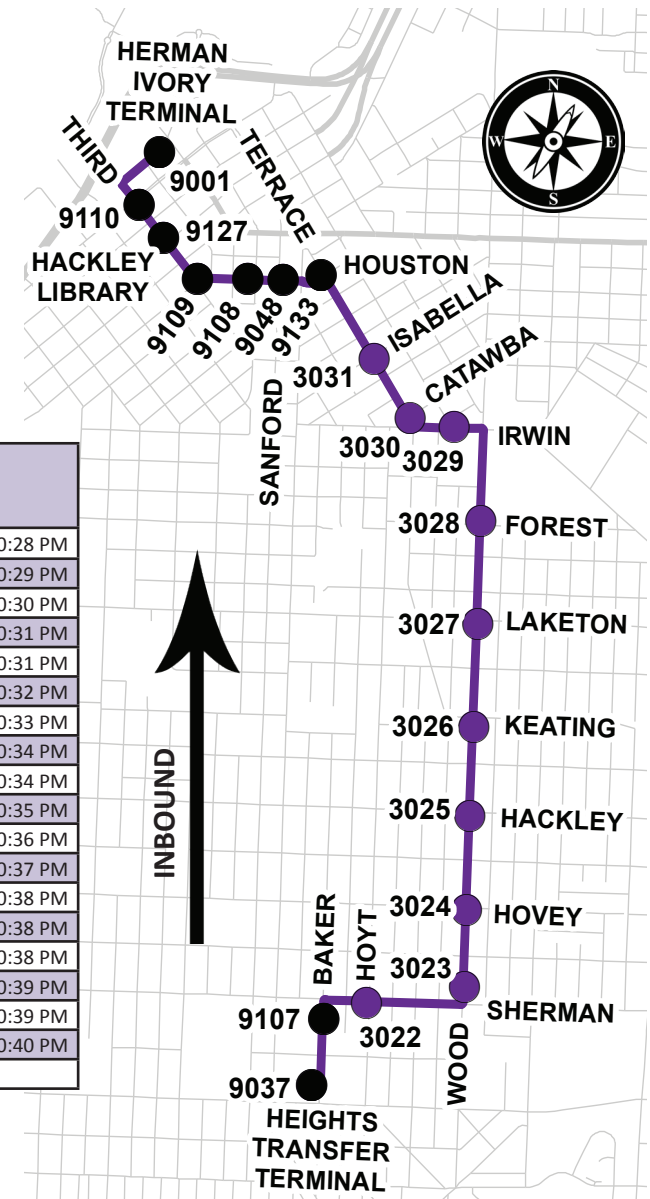

RT 30 GETTY/WOOD - INBOUND TO HERMAN IVORY TERMINAL

Stop No.	Stop Locations		Weekday Inbound Departure Times																
			Saturday Inbound Departure Times																
			6:28 AM	7:28 AM	8:28 AM	9:28 AM	10:28 AM	11:28 AM	12:28 PM	1:28 PM	2:28 PM	3:28 PM	4:28 PM	5:28 PM	6:28 PM	7:28 PM	8:28 PM	9:28 PM	10:28 PM
9037	AT MUSKEGON HTS TRANSFER POINT	I	6:28 AM	7:28 AM	8:28 AM	9:28 AM	10:28 AM	11:28 AM	12:28 PM	1:28 PM	2:28 PM	3:28 PM	4:28 PM	5:28 PM	6:28 PM	7:28 PM	8:28 PM	9:28 PM	10:28 PM
9107	ON BAKER S OF SHERMAN	N	6:29 AM	7:29 AM	8:29 AM	9:29 AM	10:29 AM	11:29 AM	12:29 PM	1:29 PM	2:29 PM	3:29 PM	4:29 PM	5:29 PM	6:29 PM	7:29 PM	8:29 PM	9:29 PM	10:29 PM
3022	SW CORNER SHERMAN/HOYT	B	6:30 AM	7:30 AM	8:30 AM	9:30 AM	10:30 AM	11:30 AM	12:30 PM	1:30 PM	2:30 PM	3:30 PM	4:30 PM	5:30 PM	6:30 PM	7:30 PM	8:30 PM	9:30 PM	10:30 PM
3023	ON WOOD N OF SHERMAN	O	6:31 AM	7:31 AM	8:31 AM	9:31 AM	10:31 AM	11:31 AM	12:31 PM	1:31 PM	2:31 PM	3:31 PM	4:31 PM	5:31 PM	6:31 PM	7:31 PM	8:31 PM	9:31 PM	10:31 PM
3024	SE CORNER WOOD/HOVEY	U	6:31 AM	7:31 AM	8:31 AM	9:31 AM	10:31 AM	11:31 AM	12:31 PM	1:31 PM	2:31 PM	3:31 PM	4:31 PM	5:31 PM	6:31 PM	7:31 PM	8:31 PM	9:31 PM	10:31 PM
3025	SE CORNER WOOD/HACKLEY	N	6:32 AM	7:32 AM	8:32 AM	9:32 AM	10:32 AM	11:32 AM	12:32 PM	1:32 PM	2:32 PM	3:32 PM	4:32 PM	5:32 PM	6:32 PM	7:32 PM	8:32 PM	9:32 PM	10:32 PM
3026	ON WOOD S OF KEATING	D	6:33 AM	7:33 AM	8:33 AM	9:33 AM	10:33 AM	11:33 AM	12:33 PM	1:33 PM	2:33 PM	3:33 PM	4:33 PM	5:33 PM	6:33 PM	7:33 PM	8:33 PM	9:33 PM	10:33 PM
3027	SE CORNER WOOD/LAKETON		6:34 AM	7:34 AM	8:34 AM	9:34 AM	10:34 AM	11:34 AM	12:34 PM	1:34 PM	2:34 PM	3:34 PM	4:34 PM	5:34 PM	6:34 PM	7:34 PM	8:34 PM	9:34 PM	10:34 PM
3028	NE CORNER WOOD/FOREST	T	6:34 AM	7:34 AM	8:34 AM	9:34 AM	10:34 AM	11:34 AM	12:34 PM	1:34 PM	2:34 PM	3:34 PM	4:34 PM	5:34 PM	6:34 PM	7:34 PM	8:34 PM	9:34 PM	10:34 PM
3029	NE CORNER IRWIN/PINE	I	6:35 AM	7:35 AM	8:35 AM	9:35 AM	10:35 AM	11:35 AM	12:35 PM	1:35 PM	2:35 PM	3:35 PM	4:35 PM	5:35 PM	6:35 PM	7:35 PM	8:35 PM	9:35 PM	10:35 PM
3030	SE CORNER OF TERRACE / CATAWBA	M	6:36 AM	7:36 AM	8:36 AM	9:36 AM	10:36 AM	11:36 AM	12:36 PM	1:36 PM	2:36 PM	3:36 PM	4:36 PM	5:36 PM	6:36 PM	7:36 PM	8:36 PM	9:36 PM	10:36 PM
3031	SE CORNER TERRACE/ISABELLA	E	6:37 AM	7:37 AM	8:37 AM	9:37 AM	10:37 AM	11:37 AM	12:37 PM	1:37 PM	2:37 PM	3:37 PM	4:37 PM	5:37 PM	6:37 PM	7:37 PM	8:37 PM	9:37 PM	10:37 PM
9133	NW CORNER HARTFORD/TERRACE	P	6:38 AM	7:38 AM	8:38 AM	9:38 AM	10:38 AM	11:38 AM	12:38 PM	1:38 PM	2:38 PM	3:38 PM	4:38 PM	5:38 PM	6:38 PM	7:38 PM	8:38 PM	9:38 PM	10:38 PM
9048	NE CORNER HOUSTON/SANFORD	O	6:38 AM	7:38 AM	8:38 AM	9:38 AM	10:38 AM	11:38 AM	12:38 PM	1:38 PM	2:38 PM	3:38 PM	4:38 PM	5:38 PM	6:38 PM	7:38 PM	8:38 PM	9:38 PM	10:38 PM
9108	ON HOUSTON AT JEFFERSON TOWERS	I	6:38 AM	7:38 AM	8:38 AM	9:38 AM	10:38 AM	11:38 AM	12:38 PM	1:38 PM	2:38 PM	3:38 PM	4:38 PM	5:38 PM	6:38 PM	7:38 PM	8:38 PM	9:38 PM	10:38 PM
9109	NE CORNER OF THIRD/HOUSTON	N	6:39 AM	7:39 AM	8:39 AM	9:39 AM	10:39 AM	11:39 AM	12:39 PM	1:39 PM	2:39 PM	3:39 PM	4:39 PM	5:39 PM	6:39 PM	7:39 PM	8:39 PM	9:39 PM	10:39 PM
9127	ON THIRD AT HACKLEY LIBRARY	T	6:39 AM	7:39 AM	8:39 AM	9:39 AM	10:39 AM	11:39 AM	12:39 PM	1:39 PM	2:39 PM	3:39 PM	4:39 PM	5:39 PM	6:39 PM	7:39 PM	8:39 PM	9:39 PM	10:39 PM
9110	TRAFFIC CIRCLE AT THIRD/WESTERN	S	6:40 AM	7:40 AM	8:40 AM	9:40 AM	10:40 AM	11:40 AM	12:40 PM	1:40 PM	2:40 PM	3:40 PM	4:40 PM	5:40 PM	6:40 PM	7:40 PM	8:40 PM	9:40 PM	10:40 PM
9001	HERMAN IVORY TERMINAL		SEE OUTBOUND DEPARTURE SCHEDULE