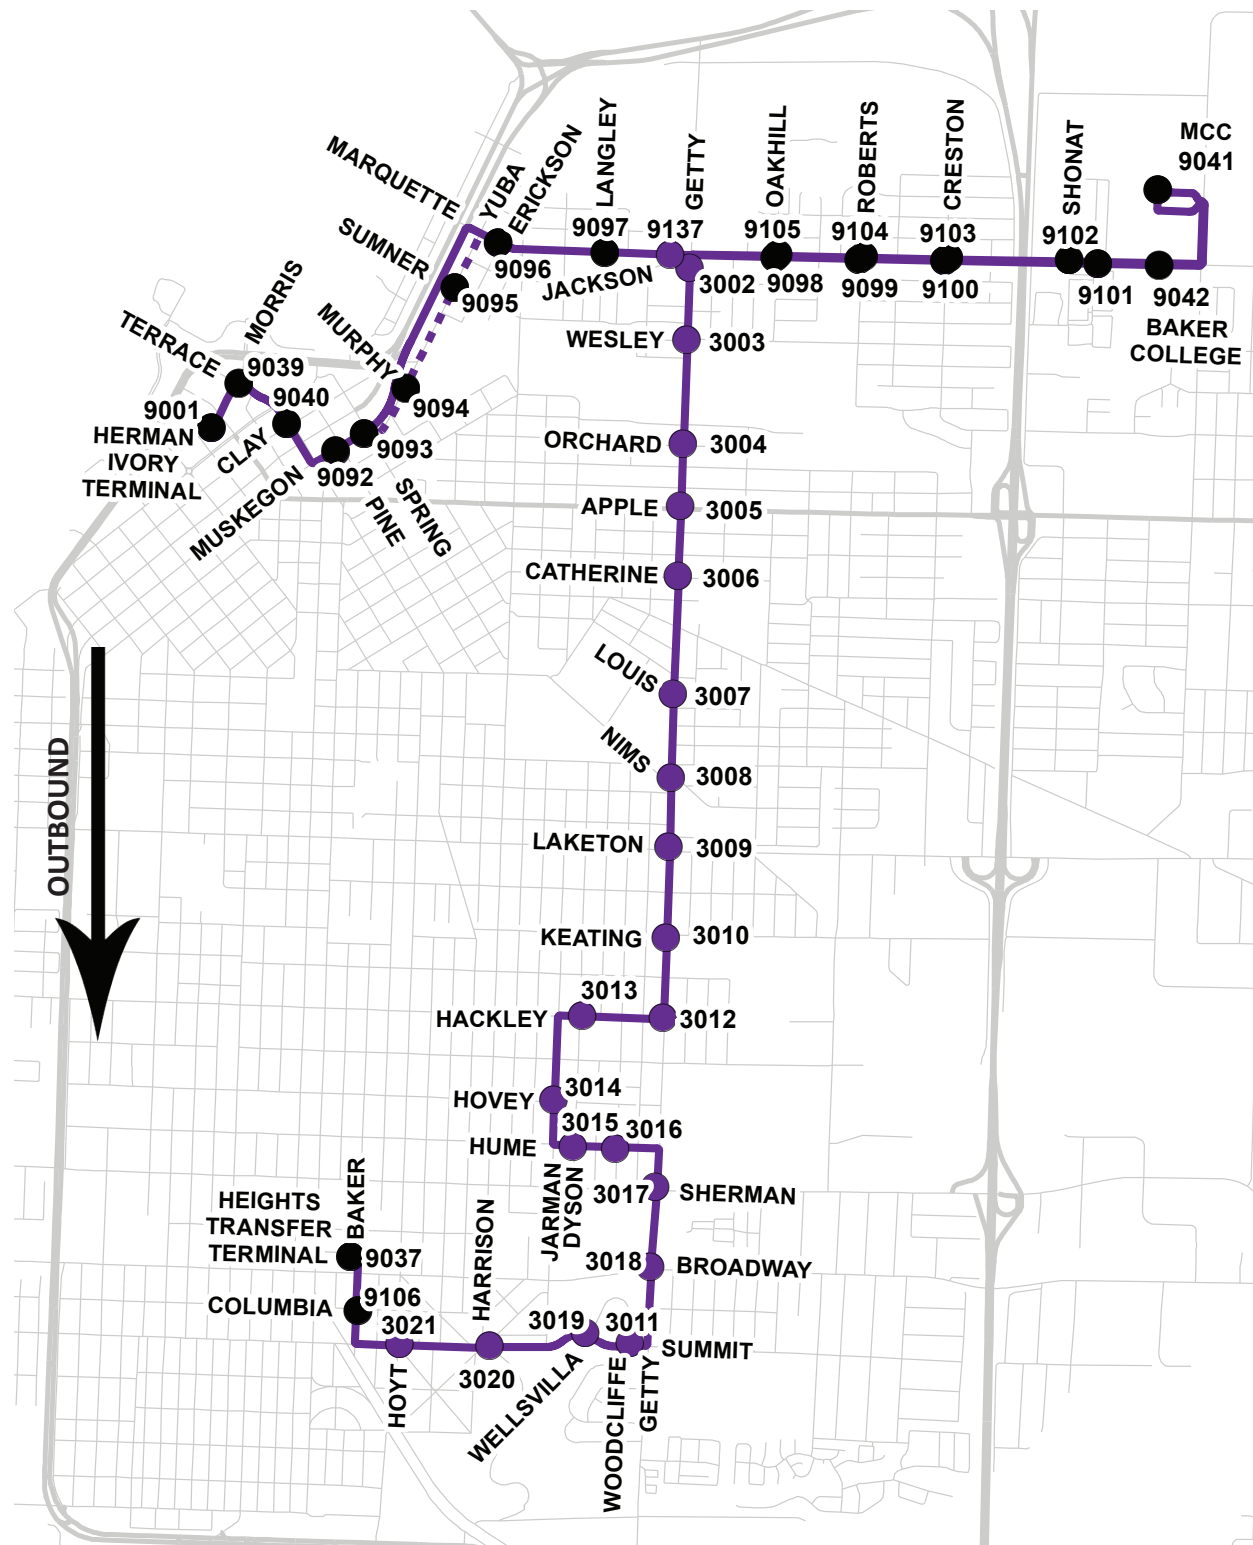

RT 30 GETTY/WOOD - INBOUND TO HERMAN IVORY TERMINAL

Stop No.	Stop Locations		Weekday Inbound Departure Times																
			Saturday Inbound Departure Times																
			6:28 AM	7:28 AM	8:28 AM	9:28 AM	10:28 AM	11:28 AM	12:28 PM	1:28 PM	2:28 PM	3:28 PM	4:28 PM	5:28 PM	6:28 PM	7:28 PM	8:28 PM	9:28 PM	10:28 PM
9037	AT MUSKEGON HTS TRANSFER POINT	I	6:28 AM	7:28 AM	8:28 AM	9:28 AM	10:28 AM	11:28 AM	12:28 PM	1:28 PM	2:28 PM	3:28 PM	4:28 PM	5:28 PM	6:28 PM	7:28 PM	8:28 PM	9:28 PM	10:28 PM
9107	ON BAKER S OF SHERMAN	N	6:29 AM	7:29 AM	8:29 AM	9:29 AM	10:29 AM	11:29 AM	12:29 PM	1:29 PM	2:29 PM	3:29 PM	4:29 PM	5:29 PM	6:29 PM	7:29 PM	8:29 PM	9:29 PM	10:29 PM
3022	SW CORNER SHERMAN/HOYT	B	6:30 AM	7:30 AM	8:30 AM	9:30 AM	10:30 AM	11:30 AM	12:30 PM	1:30 PM	2:30 PM	3:30 PM	4:30 PM	5:30 PM	6:30 PM	7:30 PM	8:30 PM	9:30 PM	10:30 PM
3023	ON WOOD N OF SHERMAN	O	6:31 AM	7:31 AM	8:31 AM	9:31 AM	10:31 AM	11:31 AM	12:31 PM	1:31 PM	2:31 PM	3:31 PM	4:31 PM	5:31 PM	6:31 PM	7:31 PM	8:31 PM	9:31 PM	10:31 PM
3024	SE CORNER WOOD/HOVEY	U	6:31 AM	7:31 AM	8:31 AM	9:31 AM	10:31 AM	11:31 AM	12:31 PM	1:31 PM	2:31 PM	3:31 PM	4:31 PM	5:31 PM	6:31 PM	7:31 PM	8:31 PM	9:31 PM	10:31 PM
3025	SE CORNER WOOD/HACKLEY	N	6:32 AM	7:32 AM	8:32 AM	9:32 AM	10:32 AM	11:32 AM	12:32 PM	1:32 PM	2:32 PM	3:32 PM	4:32 PM	5:32 PM	6:32 PM	7:32 PM	8:32 PM	9:32 PM	10:32 PM
3026	ON WOOD S OF KEATING	D	6:33 AM	7:33 AM	8:33 AM	9:33 AM	10:33 AM	11:33 AM	12:33 PM	1:33 PM	2:33 PM	3:33 PM	4:33 PM	5:33 PM	6:33 PM	7:33 PM	8:33 PM	9:33 PM	10:33 PM
3027	SE CORNER WOOD/LAKETON		6:34 AM	7:34 AM	8:34 AM	9:34 AM	10:34 AM	11:34 AM	12:34 PM	1:34 PM	2:34 PM	3:34 PM	4:34 PM	5:34 PM	6:34 PM	7:34 PM	8:34 PM	9:34 PM	10:34 PM
3028	NE CORNER WOOD/FOREST	T	6:34 AM	7:34 AM	8:34 AM	9:34 AM	10:34 AM	11:34 AM	12:34 PM	1:34 PM	2:34 PM	3:34 PM	4:34 PM	5:34 PM	6:34 PM	7:34 PM	8:34 PM	9:34 PM	10:34 PM
3029	NE CORNER IRWIN/PINE	I	6:35 AM	7:35 AM	8:35 AM	9:35 AM	10:35 AM	11:35 AM	12:35 PM	1:35 PM	2:35 PM	3:35 PM	4:35 PM	5:35 PM	6:35 PM	7:35 PM	8:35 PM	9:35 PM	10:35 PM
3030	SE CORNER OF TERRACE / CATAWBA	M	6:36 AM	7:36 AM	8:36 AM	9:36 AM	10:36 AM	11:36 AM	12:36 PM	1:36 PM	2:36 PM	3:36 PM	4:36 PM	5:36 PM	6:36 PM	7:36 PM	8:36 PM	9:36 PM	10:36 PM
3031	SE CORNER TERRACE/ISABELLA	E	6:37 AM	7:37 AM	8:37 AM	9:37 AM	10:37 AM	11:37 AM	12:37 PM	1:37 PM	2:37 PM	3:37 PM	4:37 PM	5:37 PM	6:37 PM	7:37 PM	8:37 PM	9:37 PM	10:37 PM
9133	NW CORNER HARTFORD/TERRACE	P	6:38 AM	7:38 AM	8:38 AM	9:38 AM	10:38 AM	11:38 AM	12:38 PM	1:38 PM	2:38 PM	3:38 PM	4:38 PM	5:38 PM	6:38 PM	7:38 PM	8:38 PM	9:38 PM	10:38 PM
9048	NE CORNER HOUSTON/SANFORD	O	6:38 AM	7:38 AM	8:38 AM	9:38 AM	10:38 AM	11:38 AM	12:38 PM	1:38 PM	2:38 PM	3:38 PM	4:38 PM	5:38 PM	6:38 PM	7:38 PM	8:38 PM	9:38 PM	10:38 PM
9108	ON HOUSTON AT JEFFERSON TOWERS	I	6:38 AM	7:38 AM	8:38 AM	9:38 AM	10:38 AM	11:38 AM	12:38 PM	1:38 PM	2:38 PM	3:38 PM	4:38 PM	5:38 PM	6:38 PM	7:38 PM	8:38 PM	9:38 PM	10:38 PM
9109	NE CORNER OF THIRD/HOUSTON	N	6:39 AM	7:39 AM	8:39 AM	9:39 AM	10:39 AM	11:39 AM	12:39 PM	1:39 PM	2:39 PM	3:39 PM	4:39 PM	5:39 PM	6:39 PM	7:39 PM	8:39 PM	9:39 PM	10:39 PM
9127	ON THIRD AT HACKLEY LIBRARY	T	6:39 AM	7:39 AM	8:39 AM	9:39 AM	10:39 AM	11:39 AM	12:39 PM	1:39 PM	2:39 PM	3:39 PM	4:39 PM	5:39 PM	6:39 PM	7:39 PM	8:39 PM	9:39 PM	10:39 PM
9110	TRAFFIC CIRCLE AT THIRD/WESTERN	S	6:40 AM	7:40 AM	8:40 AM	9:40 AM	10:40 AM	11:40 AM	12:40 PM	1:40 PM	2:40 PM	3:40 PM	4:40 PM	5:40 PM	6:40 PM	7:40 PM	8:40 PM	9:40 PM	10:40 PM
9001	HERMAN IVORY TERMINAL		SEE OUTBOUND DEPARTURE SCHEDULE																