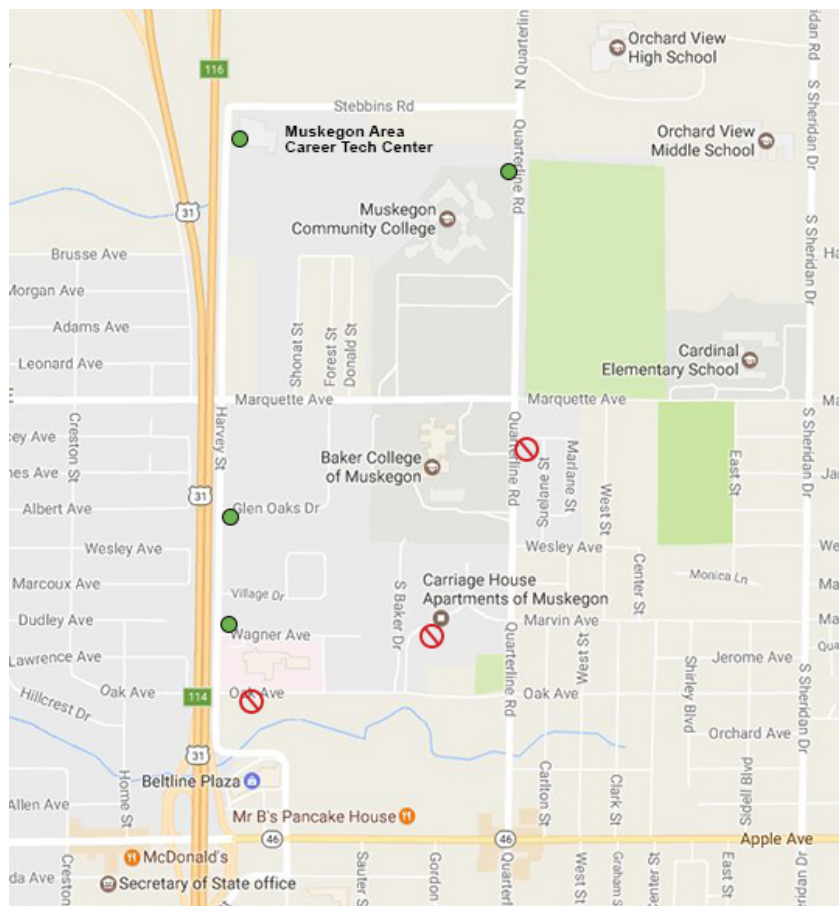

## EFFECTIVE MAY 1, 2017 APPLE 1 ROUTE ADJUSTMENTS

Effective May 1, the following stops on the Apple 1 Route, outbound, will be removed:

- On Oak Avenue Near Mercy Health Campus
- On Carriage Road in Hickory Village
- SE Corner of Quarterline/Roblane

Stops will be added to this route as follows:

- SE Corner of Harvey/Waggoner
- SE Corner of Harvey at Glen Oaks Dr
- Harvey at Muskegon Area Career Tech Center
- On Quarterline at MCC North Parking Lot Drive